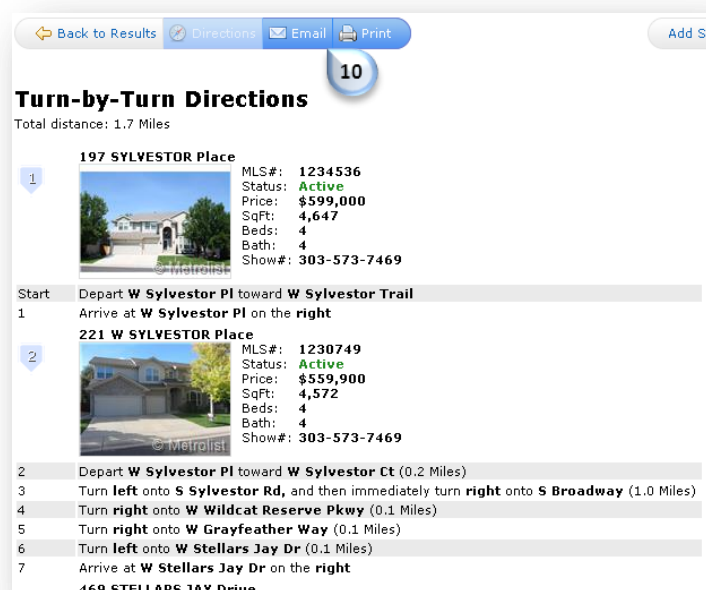

Actions Refine Save Carts [1] · Previous · Next

Email Print CMA Directions Stats Export Quick CMA CloudCMA 3

- Select the properties of interest 2
- Scroll down to locate the **Button Bar** 3
- Select **“Directions”** 4
 Note: Be sure **“Actions”** 5 is highlighted on the hovering toolbar

5 Actions Refine Save Carts

Email Print CMA Directions Stats Export Quick CMA CloudCMA 4

- Selected listings will appear in a logical driving order
 - **Property locations will be indicated on the map by a number**
 - Thumbnail property detail will appear to the right
-
- 197 SYLVESTOR Place
 MLS#: 1234536
 Status: Active
 Price: \$599,000
 SqFt: 4,647
 Beds: 4
 Bath: 4
 Show#: 303-573-7469
- 221 W SYLVESTOR Place
 MLS#: 1230749
 Status: Active
 Price: \$559,900
 SqFt: 4,572
 Beds: 4
 Bath: 4
 Show#: 303-573-7469
- 469 STELLARS JAY Drive
 MLS#: 1231733
 Status: Active
 Price: \$310,000
 SqFt: 1,872
 Beds: 3
 Bath: 3
 Show#: 303-573-7469
- 316 STELLARS JAY Drive
 MLS#: 1228215
 Status: Active
 Price: \$295,000
 SqFt: 1,872
 Beds: 3
 Bath: 3
 Show#: 303-483-7600
- Back to Results Directions Email Print Add Start Add Stop
- 6

- To remove a property click on the **“X”** 6 next to the thumbnail

- To reorder properties hover over the thumbnail image and use the arrows that appear 7
- To add custom stops use the “Add Start” and/or “Add Stop” buttons 8
- To view turn by turn driving directions click “Directions” 9 on the button bar
Note: Directions will appear below the button bar