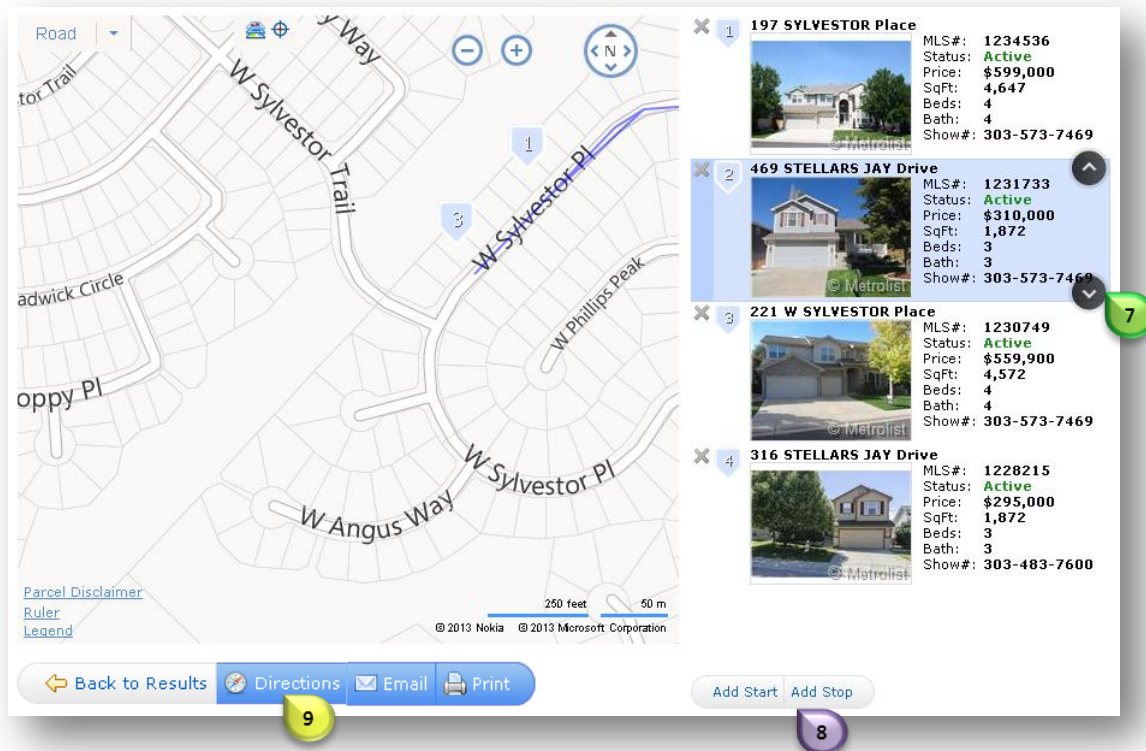

- To reorder properties hover over the thumbnail image and use the arrows that appear 7
- To add custom stops use the “Add Start” and/or “Add Stop” buttons 8
- To view turn by turn driving directions click “Directions” 9 on the button bar
  Note: Directions will appear below the button bar