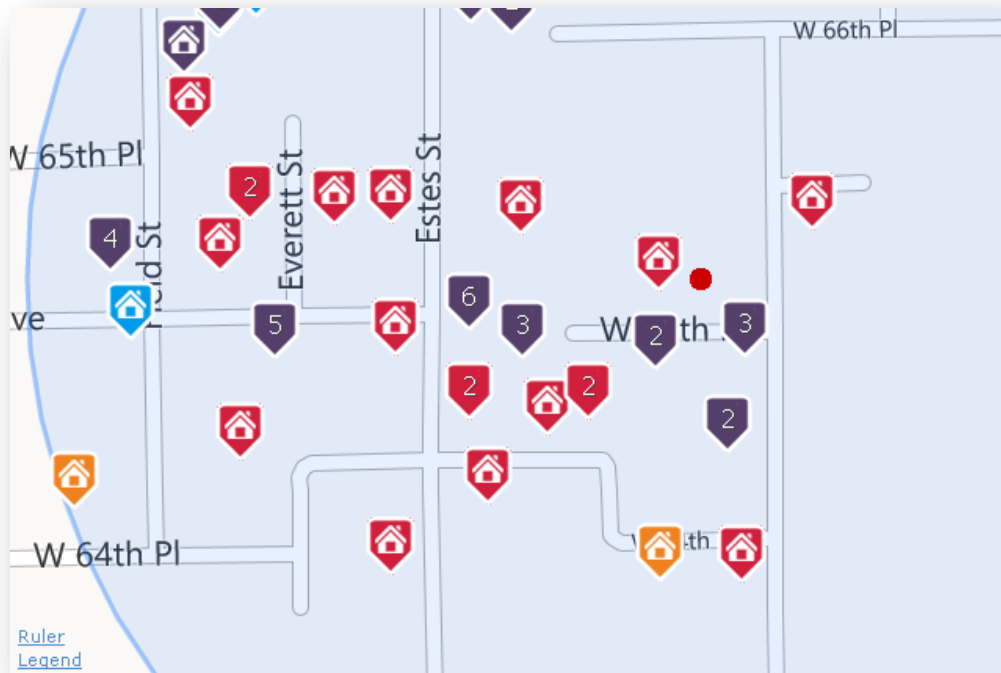

# Interpret Map Results

Various colored pins will appear on the map to indicate properties that meet your search criteria

Note: Click the word “Legend” in the bottom left corner of the map to access the map key at any time

## Map Key

Green		Active
Orange		Under Contract
Red		Sold
Black		Withdrawn
Blue		Expired