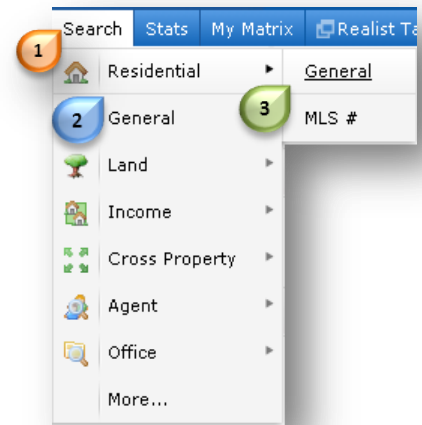

Search Multiple Addresses

Hover over the “**Search**”  tab

Hover over desired search type: 

- **Residential**
- **Land**
- **Income**
- **Cross Property**

Click on “**General**” 

You can search for one or multiple property addresses from the **Search** screen

Enter **Address**  criteria for one property address

All fields are not required

METROLIST Home Search Stats My Matrix Realist Tax RPR Deed Search Finance Links Input Admin Help Hello, Ron

Speed bar! Click ? for examples