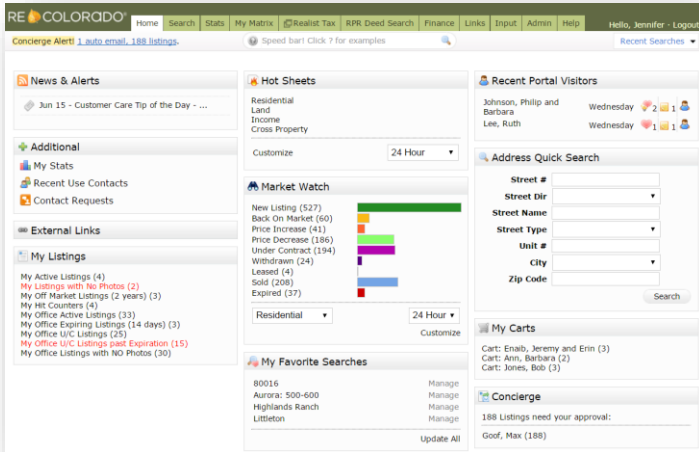

The Matrix Dashboard is comprised of windows called widgets. These widgets enable quick access to the features and information in Matrix that you need most often. You can easily move, collapse, expand and hide the widgets; as well as customize the content of some of the widgets on your Dashboard.

NOTE: The title of the hidden widget appears in the widget called “Additional” 
- To retrieve a hidden widget, click on the desired **widget name**  and drag it to the Dashboard.

Widget Name	Function
News	Current news appears in an expanded window on the Dashboard. Click "I've Read It," or "Read Later" to collapse the window.
Market Watch *	A quick visual of the market that REcolorado serves. Use the drop-down menus to change Property Type or the Days Back duration.
Hot Sheets *	Click the Property Type link to view the changes to status and price.
My Favorite Searches	A list of up to 10 saved searches that you identified as a Favorite during the save process.
Recent Portal Visitors	A hyperlink list of the 10 most recent contacts that have accessed their Client Portal.
Search	Quickly search a single address or a street name. All status' appear in the results.
Recent Use Contacts	A hyperlink list of your 10 most recent contacts for one-click access to their contact record.
My Stats	Hyperlinks of up to 10 statistical reports you have saved and marked to appear in the My Stats Widget.
Additional	Where hidden widgets reside for easy access when you need them.
My Listings	Hyperlinks to your listings.
Concierge	Links to the Auto Email property matches that are awaiting your approval to be sent to your contacts.
External Links	Links to frequently used external websites.
My Carts	Links to the last 10 Contact Carts with properties recently added.