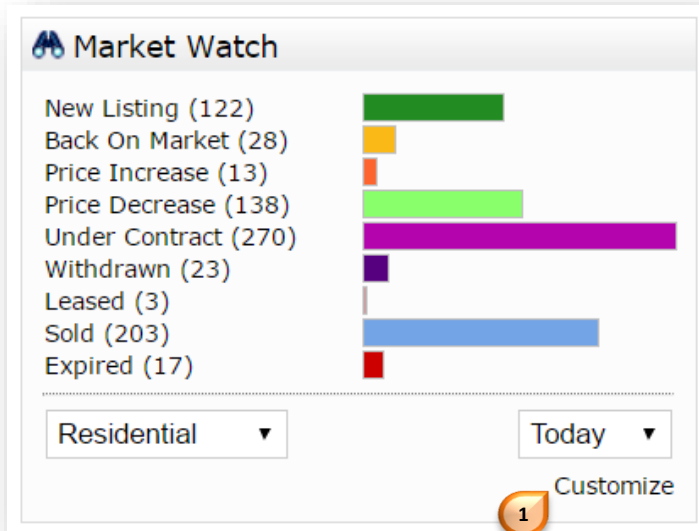

# Customize the Market Watch Widget

The Market Watch Widget has the option to be customized based on specific search criteria and / or geographic area.

- Click “**Customize**” 1
- Enter specific criteria 2 and / or
- Draw a specific area on the “**Map**” 3
- Click “**Save**” 4
- The Market Watch Widget will now reflect information based on the specific criteria you have customized.

RECOLORADO Home Search Stats My Matrix Realist Tax RPR Deed Search Finance Links Input Admin Help Hello, Jennifer · Logout

Concierge Alert! 1 auto\_email, 202 listings. Speed bar! Click ? for examples Recent Searches