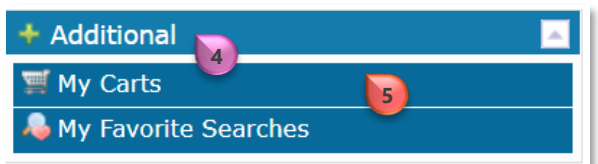

Note: The title of the hidden *widget* appears in the *widget* called **Additional** **4**

To retrieve a hidden *widget*, on select the desired *widget Name* **5** and drag to the *Matrix Home Page*