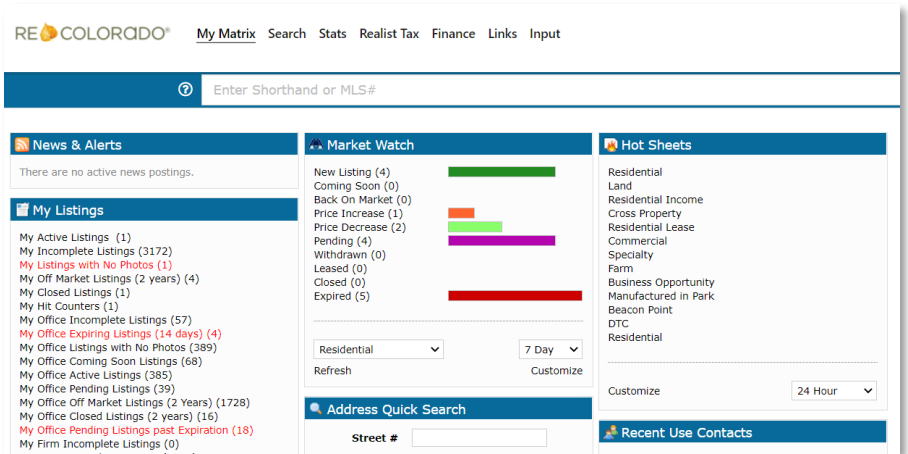

Customize the Matrix Home Page

The *Matrix Home Page* includes panels called *widgets*. The *widgets* can be moved, collapsed, expanded, and hidden. Some *widgets* are also customizable.

Note: The **News & Alerts Widget** cannot be moved

To move a *widget*, click on the *widget Title Bar* **1** and drag it to the desired location on the *Matrix Home Page*

To collapse a *widget* click on the *expand collapse arrow* **2**

To expand a *widget* click on the *expand collapse arrow* **3**