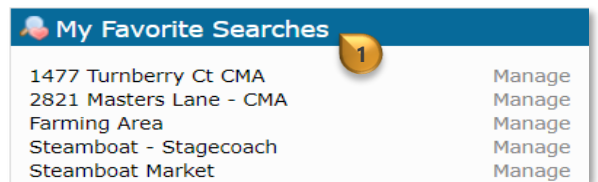

To move a *widget*, click on the *widget Title Bar* **1** and drag it to the desired location on the *Matrix Home Page*