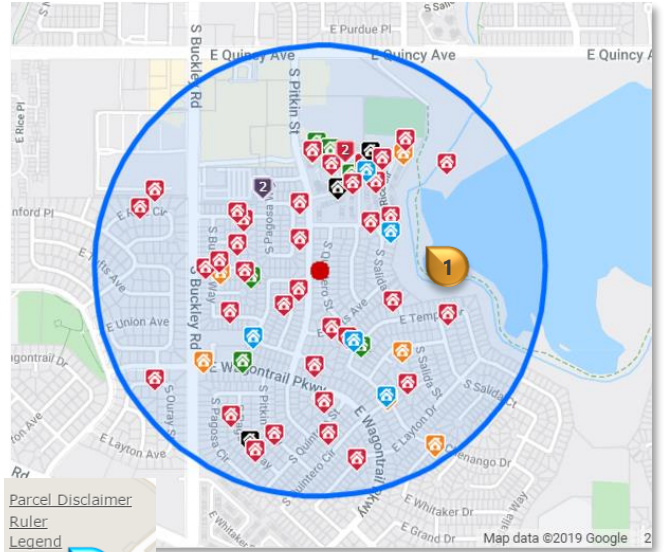

When conducting a *map search* pins present on the map indicating properties that match the designated *search criteria*

Click "**Legend**" to learn how to interpret each color

Status	
	Incomplete
	Active
	Coming Soon
	Pending
	Closed or Leased
	Withdrawn
	Expired