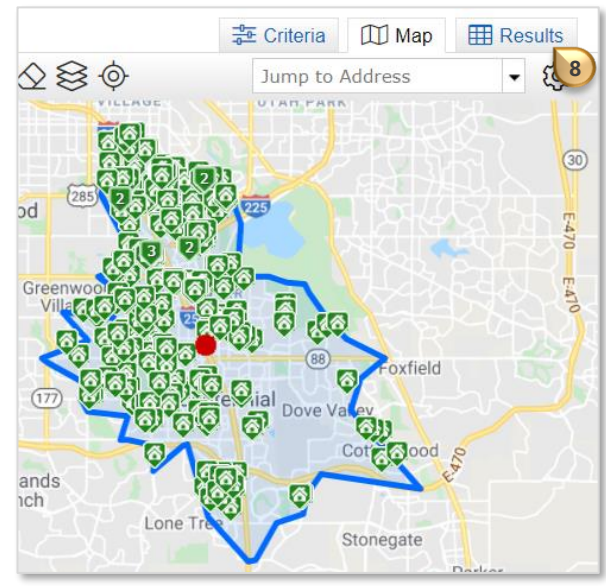

Use the "INRIX DriveTime™" Map Tool

Click the "INRIX Drive Time™" icon **1**

Enter *desired location* in the "Enter a location to drive to/from" field **2**

Click the *expand collapse arrow* to select "Drive to here" or "Drive from here" **3**

Click the *expand collapse arrow* to select *time of day* **4**

Click the *expand collapse arrow* to select *desired commute duration* **5**

Click the *expand collapse arrow* to select *day of the week* **6**

Click "Add" **7**

A *shape* appears on the map according to *drive time search criteria*

Note: All other *Search Criteria* continues to apply

Click the "Results" tab **8** to view all results in **Single Line Display**