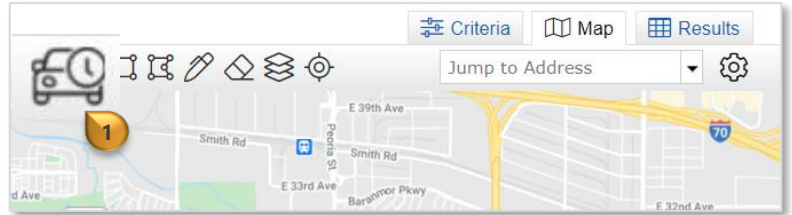

Use the "INRIX DriveTime™" Map Tool

Click the "INRIX Drive Time™" icon **1**

Enter *desired location* in the "Enter a location to drive to/from" field **2**

Click the *expand collapse arrow* to select "Drive to here" or "Drive from here" **3**

Click "Add" **7**

A *shape* appears on the map according to *drive time search criteria*

Note: All other *Search Criteria* continues to apply

Click the "Results" tab **8** to view all results in **Single Line Display**