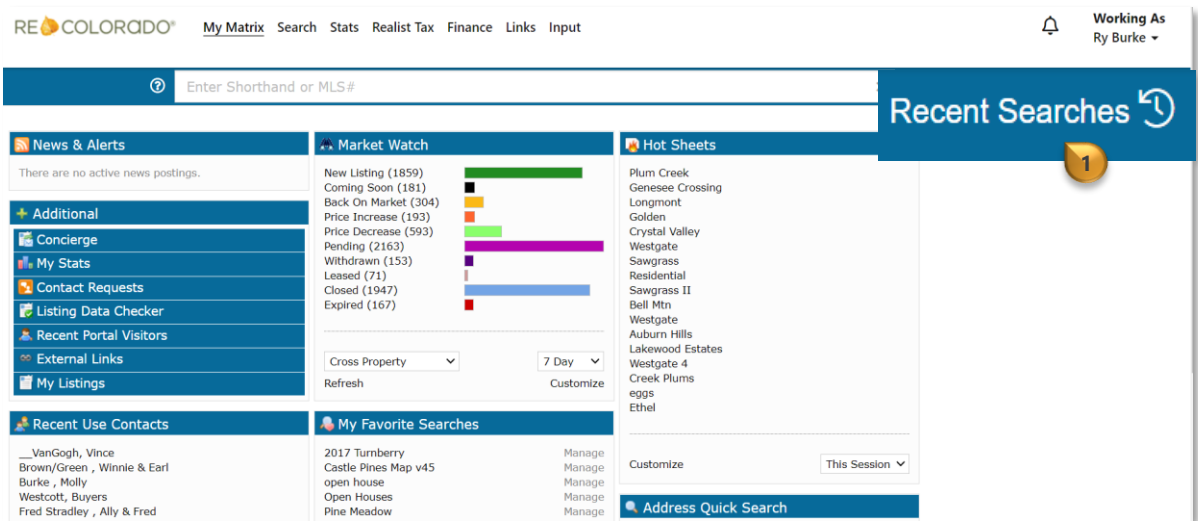

Up to 50 searches you have conducted over the last 7 days can be accessed in **Recent Searches**

Click **"Recent Searches"** 1

Note: *Recent Searches* will be in the same place on *Matrix Search Pages* and the *Matrix Home Page*

Recent Searches will present 2

Select the *search* of interest 3

Results will present

Note: *Results* generated will be updated; however, the **"Search Run"** field 4 will continue to state the day and time the search was originally created