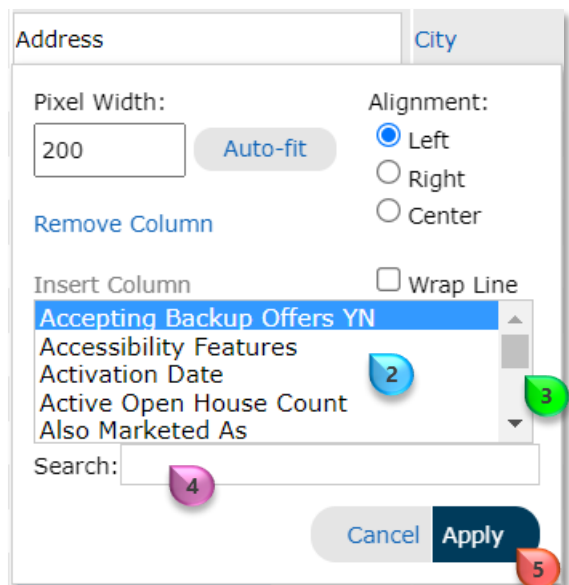

Note: The selected column(s) will be highlighted in blue

Note: Hold down the *Control/Command* key to select multiple column(s)

Note: Use the **"Search"** field for *typeahead* functionality. Type the name of the desired column and the list will go directly to that column label. Or simply type the first letter and the list will jump to options beginning with the typed letter.

Once all desired columns are selected click **"Apply"**