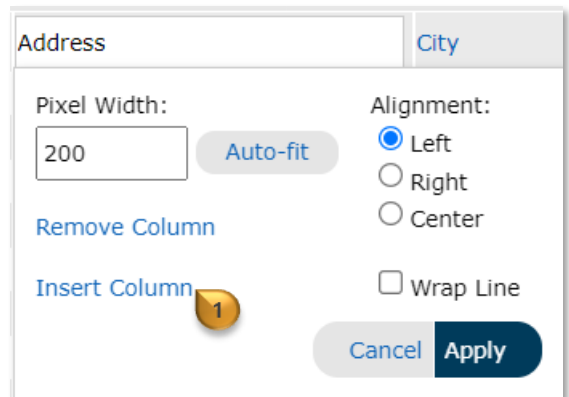

Use the "**Backspace**" key to delete current label

Type the desired column name

Click "**Apply**" **2**

Create a Custom Display from Results

To Delete a Column

Click **"Remove Column"** 

To Add A or Multiple Column(s)

Click **"Insert Column"** 

The *pop-up* will present a list of all available columns 

Use the *scroll bar* to scroll through the list 

Select the desired column(s)

Note: The selected column(s) will be highlighted in blue