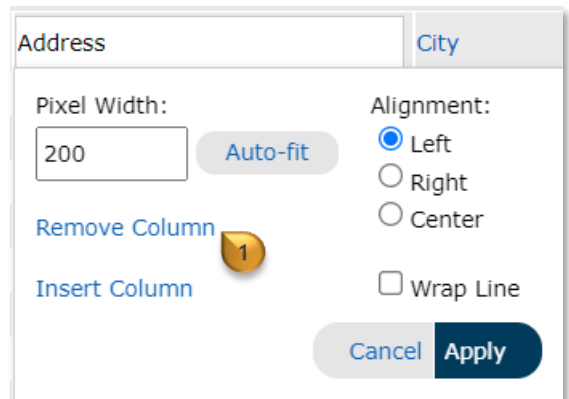

Use the "**Backspace**" key to delete current label

Type the desired column name

Click "**Apply**" **2**

Create a Custom Display from Results

To Delete a Column

Click **"Remove Column"** 

To Add A or Multiple Column(s)

Click **"Insert Column"** 

The *pop-up* will present a list of all available columns 

Use the *scroll bar* to scroll through the list 

Select the desired column(s)

Note: The selected column(s) will be highlighted in blue