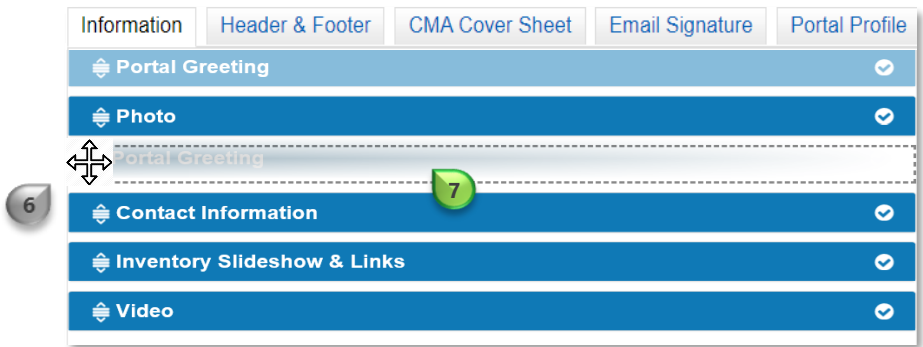

# Rearrange the Order of Portal Profile Section

Click the *expand collapse* arrow next to your name **1**

Select "**Settings**" **2**

Click "**My Information**" **3**

Click "**Portal Profile**" **4**

Hover over any *reorder* icon **5**

The cursor will change to a *four point arrow* **6**

Click, hold, and drag the *bar* to the desired location **7**

Take finger off the mouse button once a *ghost bar* appears in the desired location

Click "**Save**" **8**