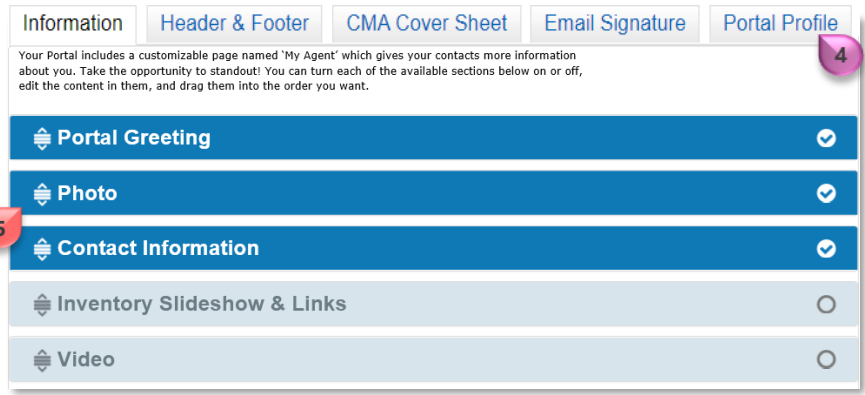

# Rearrange the Order of Portal Profile Section

Click the *expand collapse* arrow next to your name **1**

Select "**Settings**" **2**

Click "**My Information**" **3**

Click "**Portal Profile**" **4**

Hover over any *reorder* icon **5**

The cursor will change to a *four point arrow* **6**

Click, hold, and drag the *bar* to the desired location **7**

Take finger off the mouse button once a *ghost bar* appears in the desired location

Click "**Save**" **8**