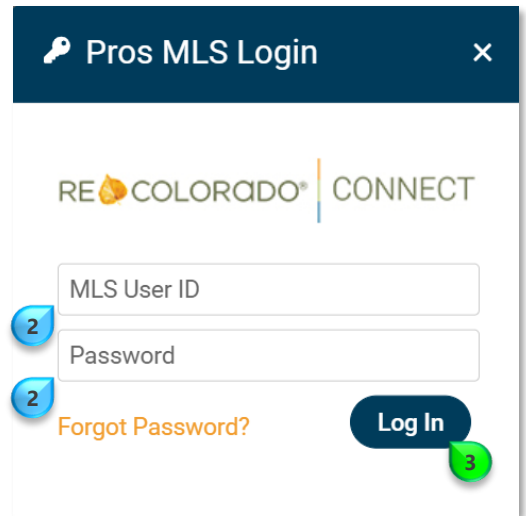

Realist combines *property* and *tax information* from *county records* and the *MLS*

Go to *REcolorado.com* click "**Pro MLS Login**" ¹

Enter your *REcolorado credentials* in the **Pros MLS Login** fields ²

Click "**Log In**" ³

The **REcolorado CONNECT** Page presents ⁴

Click "**Realist**" ⁵

Realist will open in a separate tab 

Option II

Click the "Realist Tax" tab in Matrix 