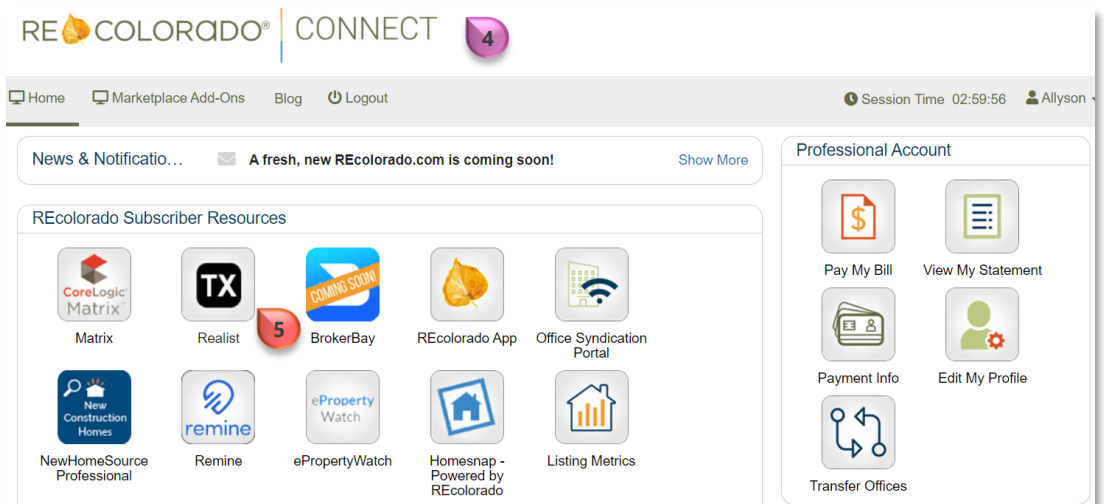

Realist combines *property* and *tax information* from *county records* and the *MLS*

Go to *REcolorado.com* click "**Pro MLS Login**" ¹

Enter your *REcolorado credentials* in the **Pros MLS Login** fields ²

Click "**Log In**" ³

The **REcolorado CONNECT** Page presents ⁴

Click "**Realist**" ⁵

Realist will open in a separate tab 

Option II

Click the "Realist Tax" tab in Matrix 