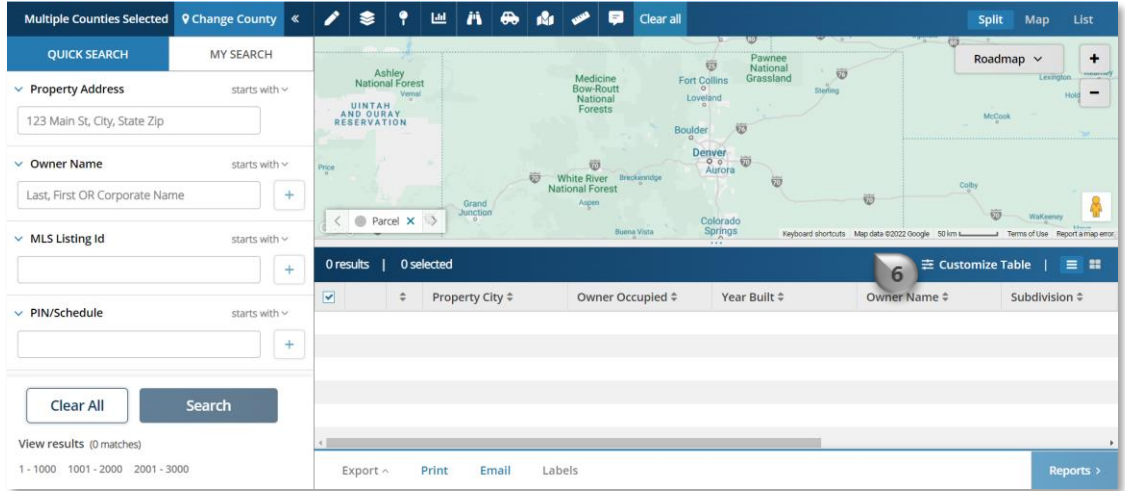

Realist combines *property* and *tax information* from *county records* and the *MLS*

Go to *REcolorado.com* click "**Pro MLS Login**" ¹

Enter your *REcolorado credentials* in the **Pros MLS Login** fields ²

Click "**Log In**" ³

The **REcolorado CONNECT** Page presents ⁴

Click "**Realist**" ⁵

Realist will open in a separate tab 

Option II

Click the "Realist Tax" tab in Matrix 