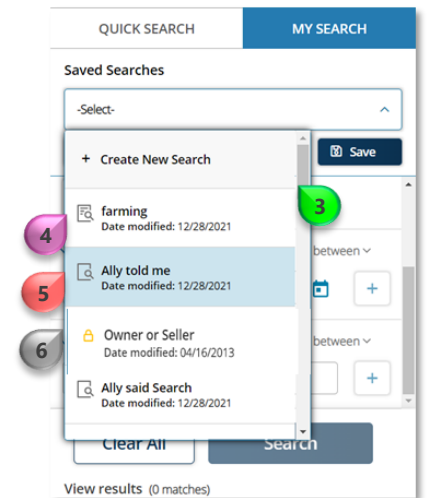

# Access Realist Saved Searches and Forms

Click "My Search"  to access *Saved Searches and Saved Search Forms*

Click the *expand collapse arrow*  next to *Saved Search*

Select the desired *Saved Search/Form* 

**Note:** *Saved searches* are indicated with the include search criteria 

**Note:** *Saved search forms* are indicated with a do not include search criteria 

**Note:** *Administrative search forms* are indicated with a  symbol and do not include search criteria

If a *Saved Search* is selected saved fields and search criteria will present 

If a *Saved Form* is selected saved search fields will present and criteria must be entered 

Click "Search" 

Results will present

The screenshot displays the Realist software interface. On the left, there are search filters including 'Saved Searches', 'Land Use - CoreLogic', 'is Sfr', and 'Sale Date'. The central map shows a grid of properties in Aurora, Colorado, with a blue box highlighting a specific area. On the right, a table lists 133 results, with the first five rows visible. The table columns are: Property City, Owner Occupied, Year Built, Owner Name, and Subdivision.