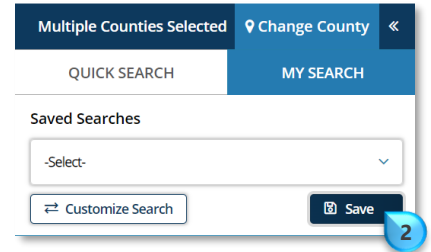

Access Realist Saved Searches and Forms

Click "My Search" to access *Saved Searches and Saved Search Forms*

Click the *expand collapse arrow* next to *Saved Search*

Select the desired *Saved Search/Form*

Note: *Saved searches* are indicated with the include search criteria

Note: *Saved search forms* are indicated with a do not include search criteria

Note: *Administrative search forms* are indicated with a symbol and do not include search criteria

If a *Saved Search* is selected saved fields and search criteria will present

If a *Saved Form* is selected saved search fields will present and criteria must be entered

Click "Search"