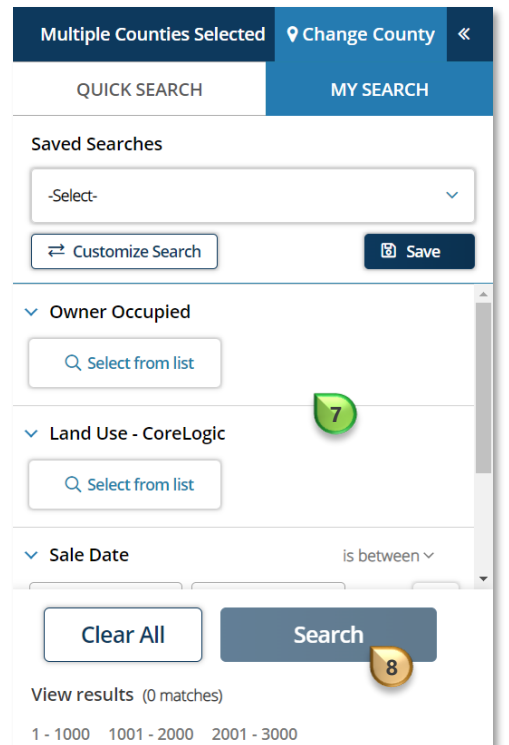

# Access Realist Saved Searches and Forms

Click "My Search"  to access *Saved Searches and Saved Search Forms*

Click the *expand collapse arrow*  next to *Saved Search*

Select the desired *Saved Search/Form* 

**Note:** *Saved searches* are indicated with the include search criteria 

**Note:** *Saved search forms* are indicated with a do not include search criteria 

**Note:** *Administrative search forms* are indicated with a  symbol and do not include search criteria

If a *Saved Search* is selected saved fields and search criteria will present 

If a *Saved Form* is selected saved search fields will present and criteria must be entered 

Click "Search" 

Results will present

The screenshot displays the Realist software interface. On the left, there are search filters including 'Saved Searches', 'Land Use - CoreLogic', 'is Sfr', and 'Sale Date'. The central map shows a grid of properties in Aurora, Colorado, with a blue box highlighting a specific area. On the right, a table lists 133 results, with the first five rows visible. The table columns are: Property City, Owner Occupied, Year Built, Owner Name, and Subdivision.