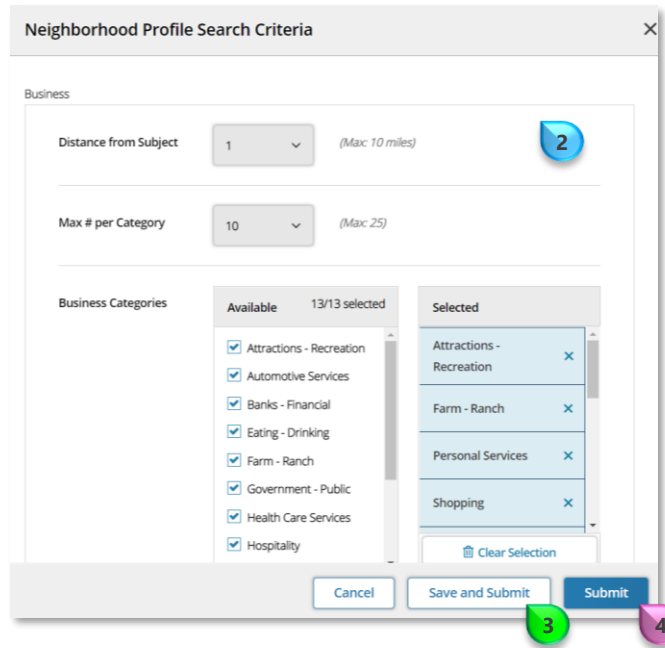

# Customize Realist Neighborhood Profile Report Criteria

To edit criteria for the **Neighborhood Profile Report**

Click **"Search Criteria"** 

Select/Enter the desired criteria 

Click **"Save and Submit"**  to set the new search criteria as the default for generating all future *Realist Neighborhood Reports*

Or

Click **"Submit"**  to apply the new search criteria once