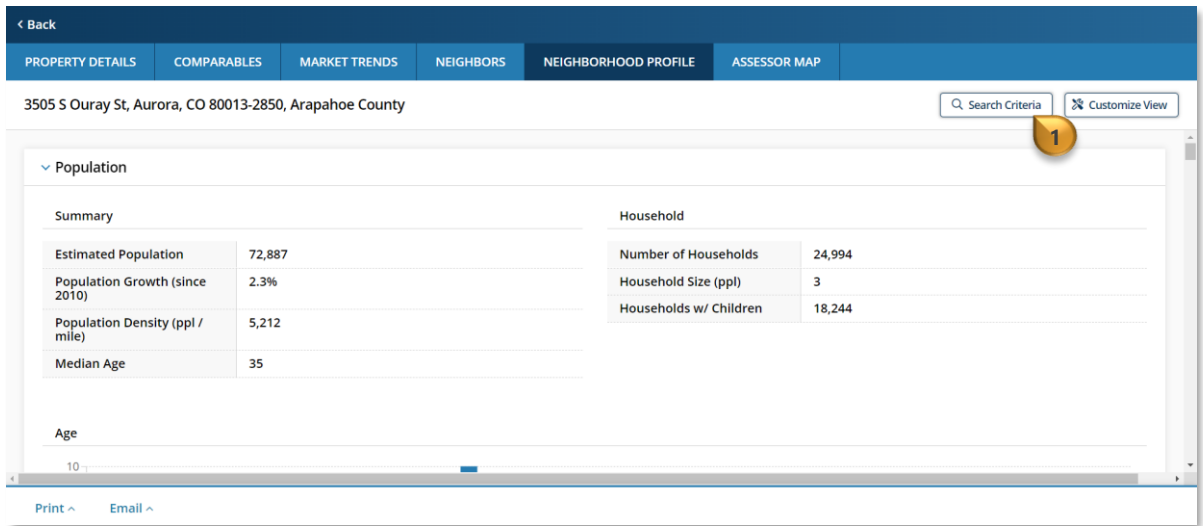

# Customize Realist Neighborhood Profile Report Criteria

To edit criteria for the **Neighborhood Profile Report**

Click **"Search Criteria"** 

Select/Enter the desired criteria 

Click **"Save and Submit"**  to set the new search criteria as the default for generating all future *Realist Neighborhood Reports*

Or

Click **"Submit"**  to apply the new search criteria once