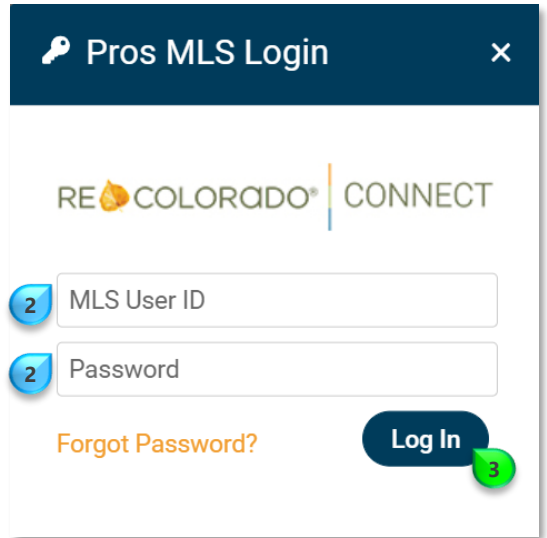

Go to *REcolorado.com* click "**Pros MLS Login**" ¹

Enter your *REcolorado* credentials in the **Pros MLS Login** fields ²

Click "**Log In**" ³

The **REcolorado CONNECT** Page presents ⁴

Click "**Marketplace Add-Ons**" ⁵