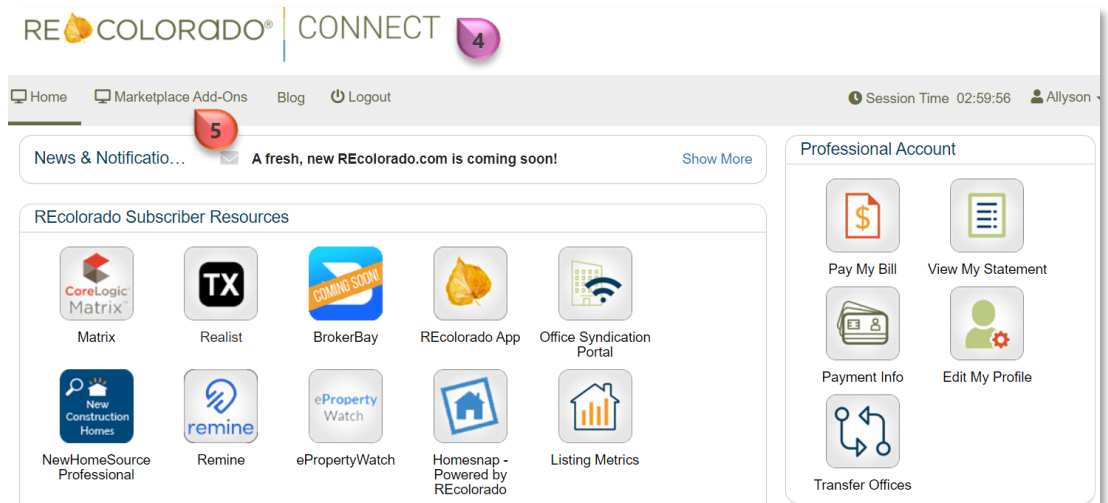

Go to *REcolorado.com* click "**Pros MLS Login**" ¹

Enter your *REcolorado* credentials in the **Pros MLS Login** fields ²

Click "**Log In**" ³

The **REcolorado CONNECT** Page presents ⁴

Click "**Marketplace Add-Ons**" ⁵

Click "InfoSparks" 

RE COLORADO[®] CONNECT

Home Marketplace Add-Ons Blog Logout Session Time 02:59:54 Allysc

Showing Services

Tools to Build Your Business

Showami Showing ShowingTime Homebot RENAV InfoSparks  FastStats