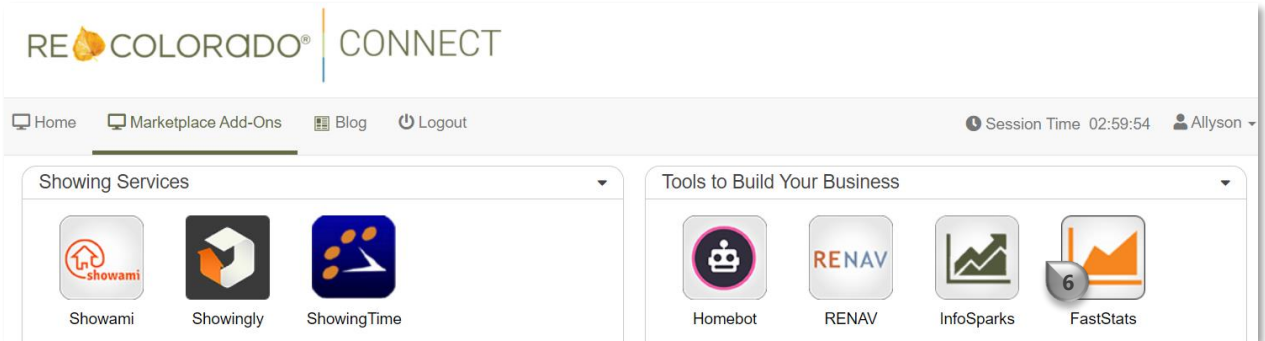

Click "InfoSparks" 6

Select the desired *geographies* and *metrics* 7