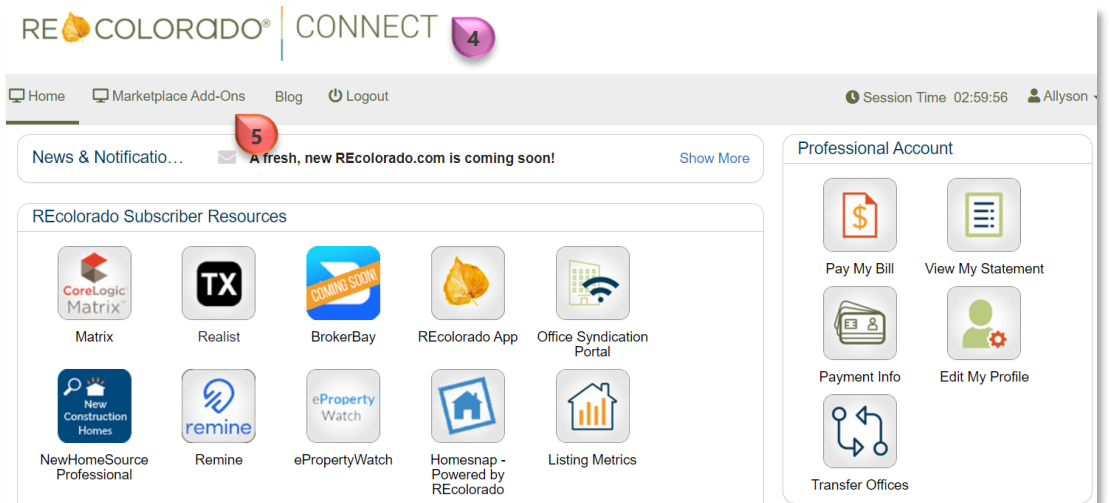

Go to *REcolorado.com* click "**Pros MLS Login**" ¹

Enter your *REcolorado* credentials in the **Pro MLS Login** fields ²

Click "**Log In**" ³

The **REcolorado CONNECT** Dashboard presents ⁴

Click "**Marketplace Add-Ons**" ⁵