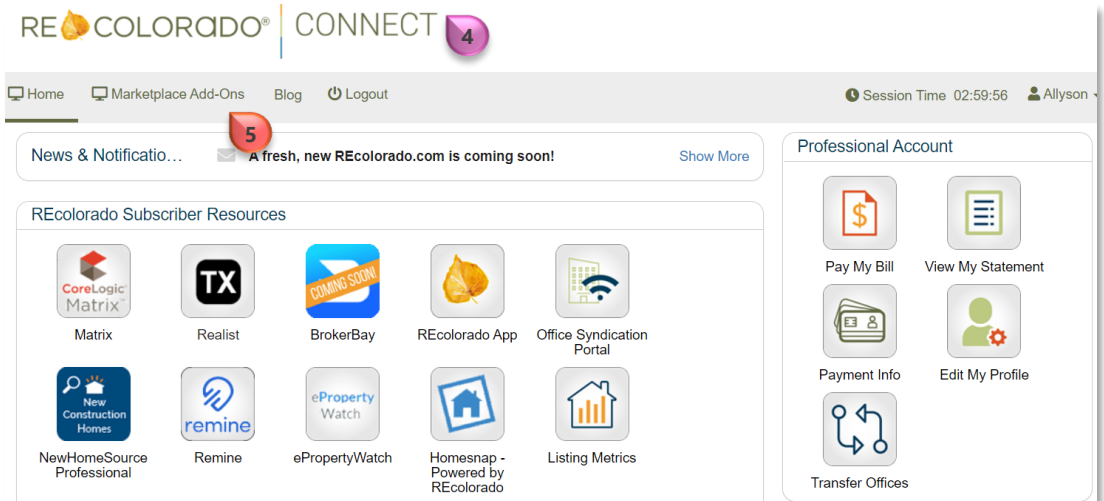

Go to *REcolorado.com* click "**Pros MLS Login**" <sup>1</sup>

Enter your *REcolorado* credentials in the **Pro MLS Login** fields <sup>2</sup>

Click "**Log In**" <sup>3</sup>

The **REcolorado CONNECT** Page presents <sup>4</sup>