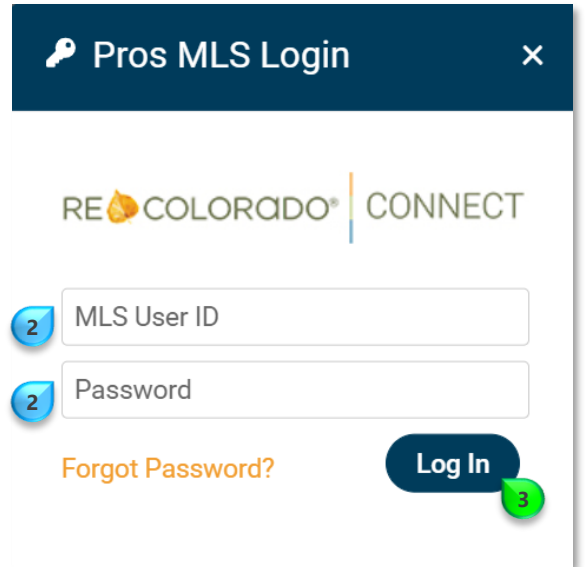

Go to *REcolorado.com* click "**Pros MLS Login**" ¹

Enter your *REcolorado* credentials in the **Pro MLS Login** fields ²

Click "**Log In**" ³

The **REcolorado CONNECT** Dashboard presents ⁴

Click "**Marketplace Add-Ons**" ⁵