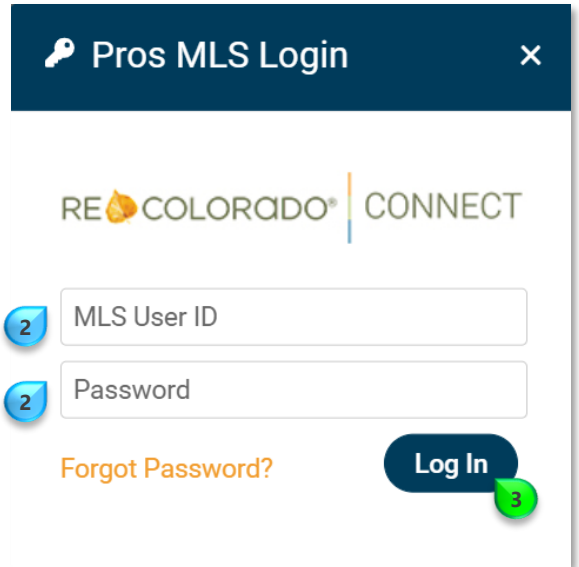

Go to *REcolorado.com* click "**Pros MLS Login**" <sup>1</sup>

Enter your *REcolorado* credentials in the **Pro MLS Login** fields <sup>2</sup>

Click "**Log In**" <sup>3</sup>

The **REcolorado CONNECT** Page presents <sup>4</sup>