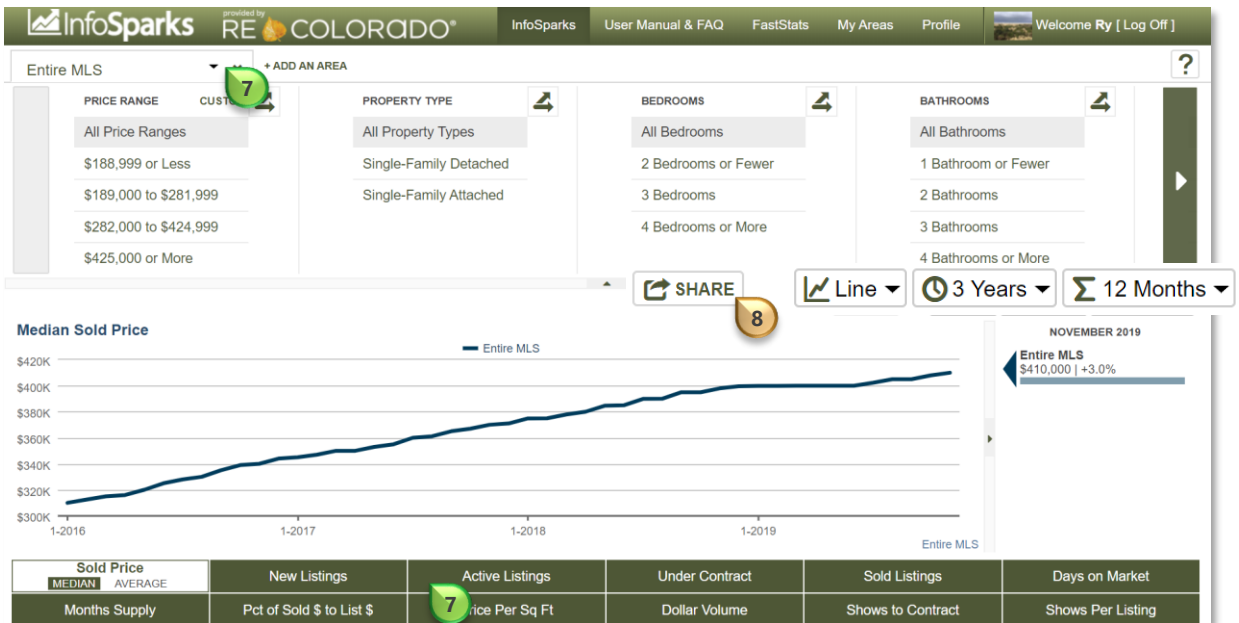

To **Print** or **Share Results**, click "SHARE" 8