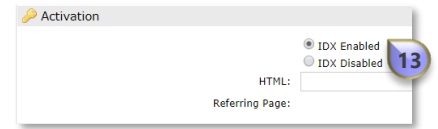

Use the  to zoom in and out on the map 

Use the “**Rectangle**” or “**Polygon**” tool to draw shapes on the map 

Click “**Save**” 

Create an IDX Frame Search Page for Closed/Leased Listings

Click "IDX Enable" **13**

Place a checkmark in **the Include Sign-Up Form checkbox** **14** if you would like visitors to your website to be able to register when using your *IDX Search*

Note: Please see *How To Manage IDX Leads* for additional information