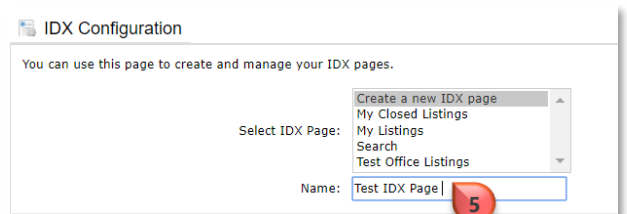

Create an IDX Frame Search Page for Closed/Leased Listings

Note: The *IDX Frame* product must be purchased from *REcolorado* prior to beginning this process

Note: The *IDX Frame* product allows for up to 5 *Search Pages* to be created

Launch *Matrix*

Click the *expand/collapse arrow* next to your name 

Select "**Settings**" 

Click "**IDX Configuration**" 

Select "**Create a new IDX page**" 

Type a name for your *IDX Frame Page* in the "**Name**" field 

Create an IDX Frame Search Page for Closed/Leased Listings

Click the *radio-button* next to **Map Search** 

Click the *dropdown-arrow* in the “**Search Form**” field and select “**IDX Closed/Leased Search**” 