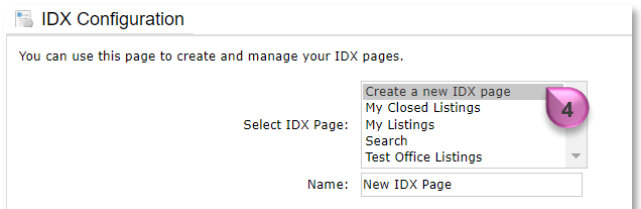

Create an IDX Frame Search Page for Closed/Leased Listings

Note: The *IDX Frame* product must be purchased from *REcolorado* prior to beginning this process

Note: The *IDX Frame* product allows for up to 5 *Search Pages* to be created

Launch *Matrix*

Click the *expand/collapse arrow* next to your name 

Select "**Settings**" 

Click "**IDX Configuration**" 

Select "**Create a new IDX page**" 

Type a name for your *IDX Frame Page* in the "**Name**" field 

Create an IDX Frame Search Page for Closed/Leased Listings

Click the *radio-button* next to **Map Search** 

Click the *dropdown-arrow* in the “**Search Form**” field and select “**IDX Closed/Leased Search**” 