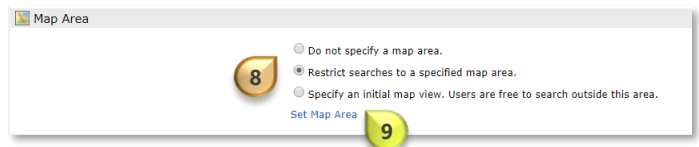

Select the desired **Map Area** option 

Do not specify a map area:

Allows website visitors to search the entire REcolorado territory

Restrict searches to a specified map area:

Restricts website visitors searches to a specified geographic area

Specify an initial map view:

Define the location of the map when it opens

Click “**Set Map Area**” 

Note: “Set Map Area” will not be an option if “Do not specify a map area” is selected

Drag the map to the desired location

Use the  to zoom in and out on the map 

Use the “**Rectangle**” or “**Polygon**” tool to draw shapes on the map 

Click “**Save**” 

Create an IDX Frame Search Page for Closed/Leased Listings

Click "IDX Enable" **13**