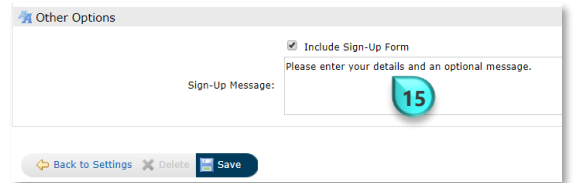

Place a checkmark in **the Include Sign-Up Form checkbox** **14** if you would like visitors to your website to be able to register when using your *IDX Search*

Note: Please see *How To Manage IDX Leads* for additional information

Optional: Enter a **Sign-Up Message** **15**

Note: You can preview your configured *IDX Frame* product by clicking on the "Preview Tab" **16** at the top of the page