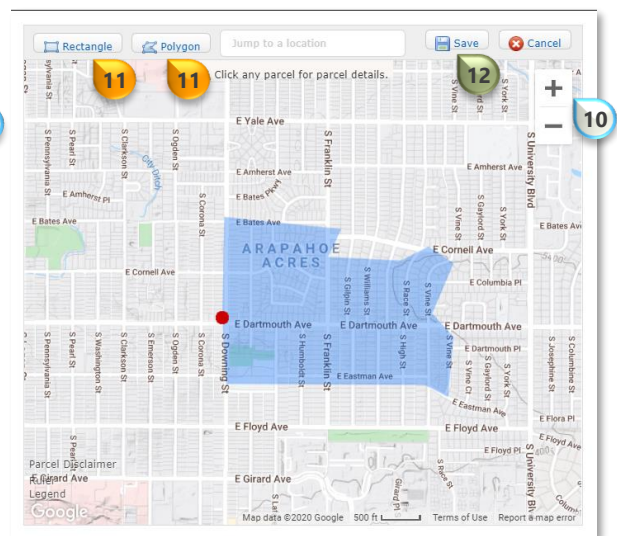

Select the desired **Map Area** option 

Do not specify a map area:

Allows website visitors to search the entire REcolorado territory

Restrict searches to a specified map area:

Restricts website visitors searches to a specified geographic area

Specify an initial map view:

Define the location of the map when it opens

Click “**Set Map Area**” 

Note: “Set Map Area” will not be an option if “Do not specify a map area” is selected

Drag the map to the desired location

Use the  to zoom in and out on the map 

Use the “**Rectangle**” or “**Polygon**” tool to draw shapes on the map 

Click “**Save**” 

Create an IDX Frame Search Page for Closed/Leased Listings

Click "IDX Enable" **13**