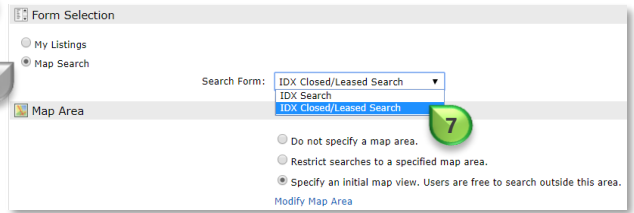

Launch *Matrix*

Click the *expand/collapse arrow* next to your name 

Select "**Settings**" 

Click "**IDX Configuration**" 

Select "**Create a new IDX page**" 

Type a name for your *IDX Frame Page* in the "**Name**" field 

Create an IDX Frame Search Page for Closed/Leased Listings

Click the *radio-button* next to **Map Search** 

Click the *dropdown-arrow* in the “**Search Form**” field and select “**IDX Closed/Leased Search**” 

Select the desired **Map Area** option 

Do not specify a map area:

Allows website visitors to search the entire REcolorado territory

Restrict searches to a specified map area:

Restricts website visitors searches to a specified geographic area

Specify an initial map view:

Define the location of the map when it opens

Click “**Set Map Area**” 

Note: “Set Map Area” will not be an option if “Do not specify a map area” is selected

Drag the map to the desired location