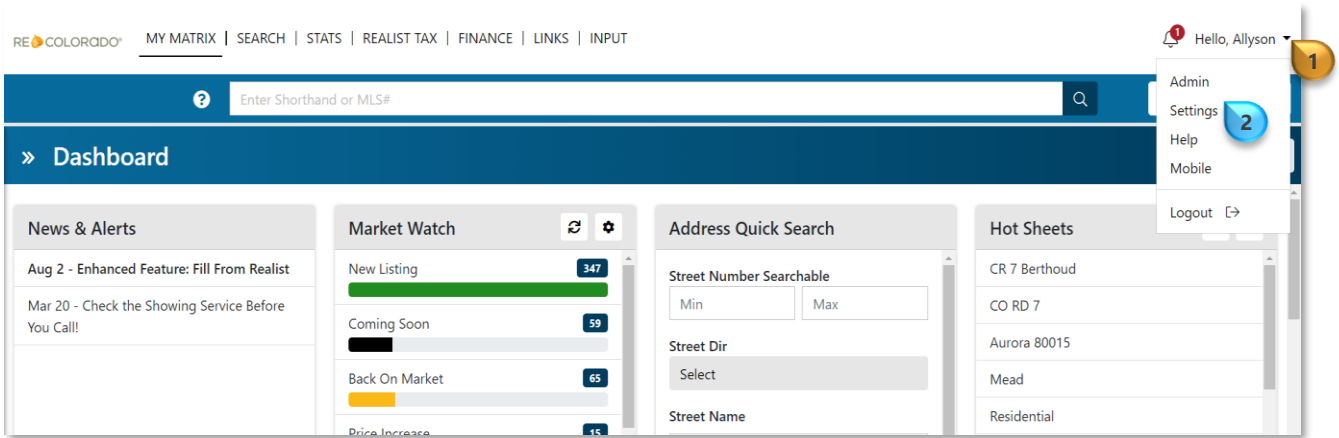

Create an IDX Frame Search Page for Closed/Leased Listings

Note: The *IDX Frame* product must be purchased from *REcolorado* prior to beginning this process

Note: The *IDX Frame* product allows for up to 5 *Search Pages* to be created

Launch *Matrix*

Click the *expand/collapse arrow* next to your name 

Select "**Settings**" 

Click "**IDX Configuration**" 

Select "**Create a new IDX page**" 

Type a name for your *IDX Frame Page* in the "**Name**" field 