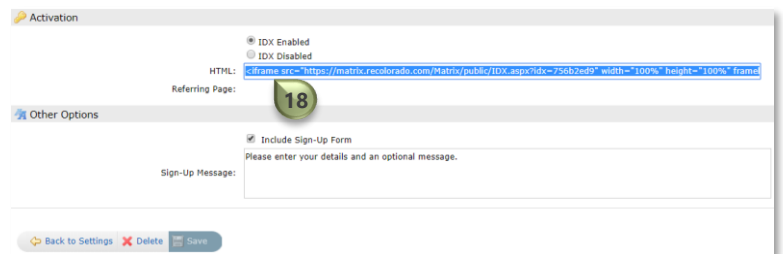

Place a checkmark in **the Include Sign-Up Form checkbox** **14** if you would like visitors to your website to be able to register when using your *IDX Search*

Note: Please see *How To Manage IDX Leads* for additional information

Optional: Enter a **Sign-Up Message** **15**

Note: You can preview your configured *IDX Frame* product by clicking on the "Preview Tab" **16** at the top of the page

Click "Save" **17**

An **HTML** field will populate **18**

Copy the *HTML* code that presents and paste into your website