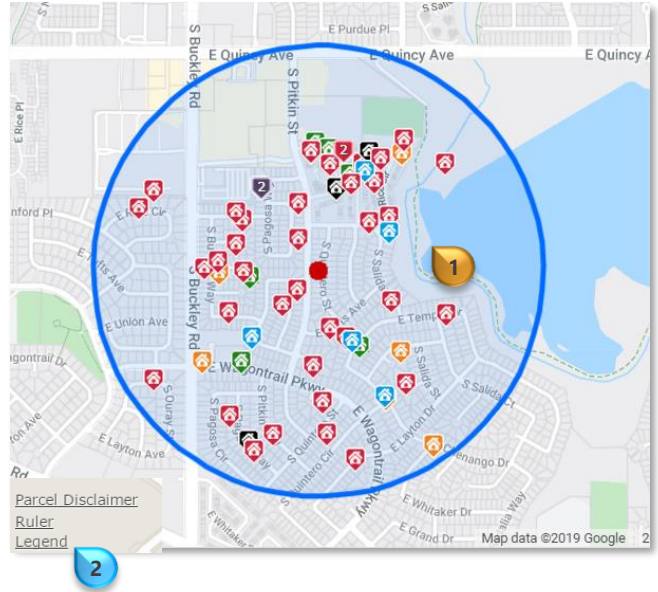

When conducting a *map search* pins present on the map indicating properties that match the designated *search criteria* **1**

Click "**Legend**" **2** to learn how to interpret each color **3**

| Status | |
|---|----------------------|
|  | Incomplete |
|  | Active |
|  | Coming Soon 3 |
|  | Pending |
|  | Closed or Leased |
|  | Withdrawn |
|  | Expired |