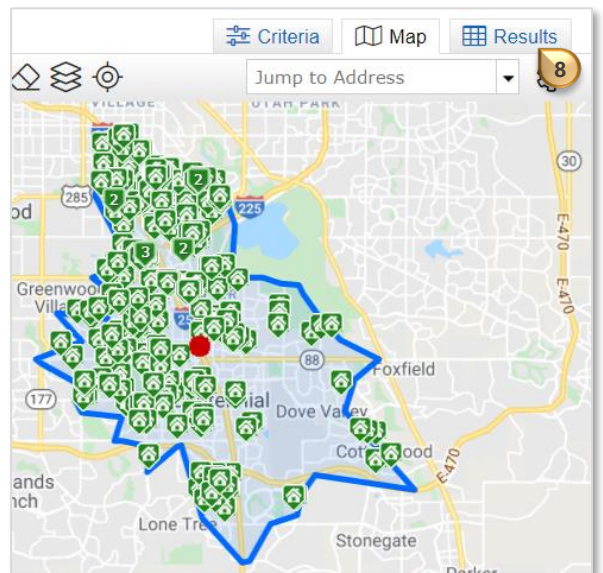

# Use the "INRIX DriveTime™" Map Tool

Click the "INRIX Drive Time™" icon **1**

Enter *desired location* in the "Enter a location to drive to/from" field **2**

Click the *expand collapse arrow* to select "Drive to here" or "Drive from here" **3**

Click the *expand collapse arrow* to select *time of day* **4**

Click the *expand collapse arrow* to select *desired commute duration* **5**

Click the *expand collapse arrow* to select *day of the week* **6**

Click "Add" **7**

A *shape* appears on the map according to *drive time search criteria*

**Note:** All other *Search Criteria* continues to apply

Click the "Results" tab **8** to view all results in **Single Line Display**