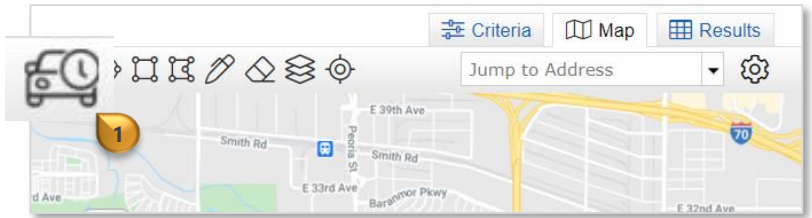

# Use the "INRIX DriveTime™" Map Tool

Click the "INRIX Drive Time™" icon **1**

Enter *desired location* in the "Enter a location to drive to/from" field **2**

Click the *expand collapse arrow* to select "Drive to here" or "Drive from here" **3**

Click "Add" **7**

A *shape* appears on the map according to *drive time search criteria*

**Note:** All other *Search Criteria* continues to apply

Click the "Results" tab **8** to view all results in **Single Line Display**