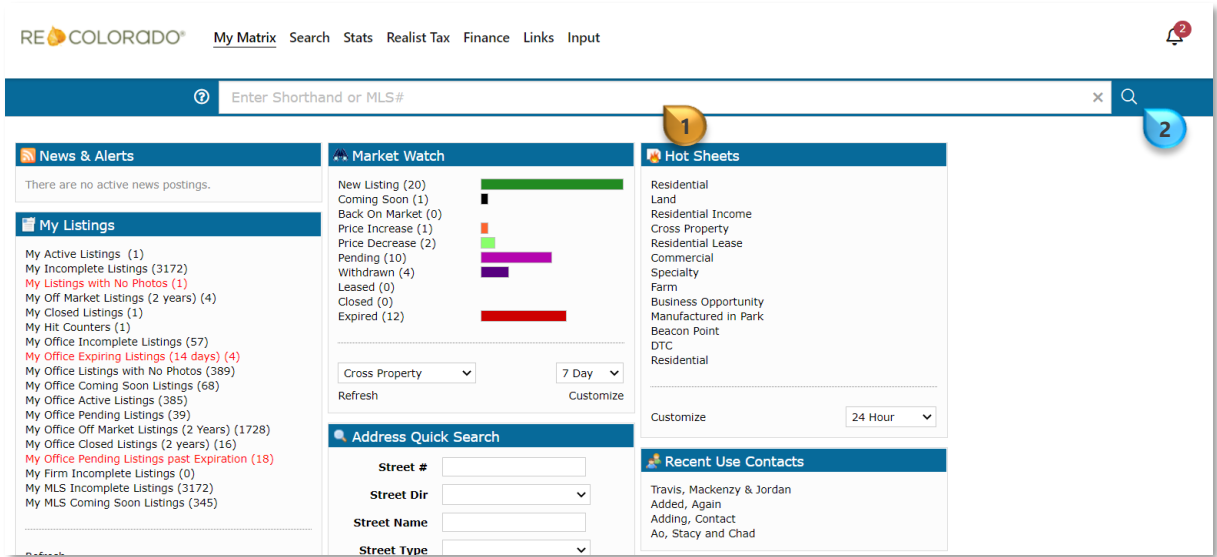

Search Multiple MLS Numbers

Use the *Speed Bar* to search by *MLS* numbers and search **Results** will appear in the same sequence the numbers were entered

Type or paste desired *MLS* numbers in the *Speed Bar*

Note: Separate *MLS* numbers with:

a comma

a comma space

or a space

Click the *Search icon*

Results appear in the sequence the numbers are entered into the speed bar

		Previous	Next	1-3 of 3	Checked 0	All	None	Page
				OH	Listing ID	St	SType	Address
<input type="checkbox"/>					4182231	A	SFR	6451 S Kellerman Way
<input type="checkbox"/>					6955710	A	SFR	6367 S Ider Way
<input type="checkbox"/>					8968213	A	SFR	25756 E Weaver Place