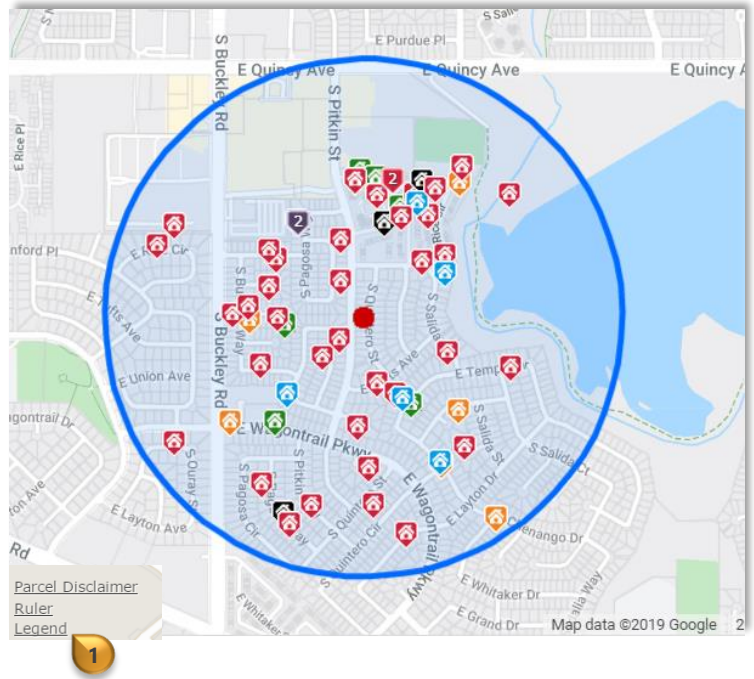

When conducting a map search, various colored pins will appear on the map to indicate properties that meet the desired search criteria

Note: Click the word **“Legend”** in the bottom left corner of the map key at any time to view the **Map Key**

Map Key

Status

- Active
- Coming Soon
- Pending
- Closed
- Withdrawn