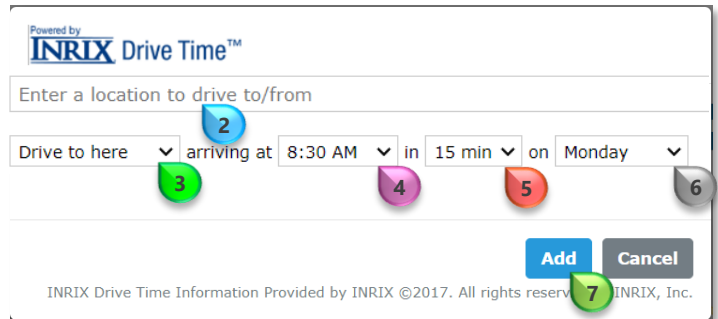

Use the "INRX DriveTime™" Map Tool

Click the "INRX Drive Time™" icon **1** at the top of the map

Enter *desired location* in location field **2**

Use the *drop down* menu to select "Drive to here" or "Drive from here" **3**

Use the *drop down* menu to select *time of day* **4**

Use the *drop down* menu to select *desired commute duration* **5**

Use the *drop down* menu to select *day of the week* **6**

Click "Add" **7**

A *shape* appears on the map according to drive time search criteria