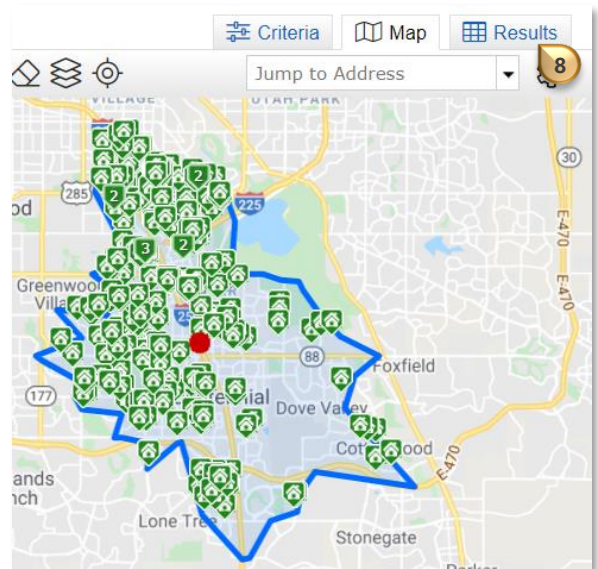

Use the "INRX DriveTime™" Map Tool

Click the "INRX Drive Time™" icon **1** at the top of the map

Enter *desired location* in location field **2**

Use the *drop down* menu to select "Drive to here" or "Drive from here" **3**

Use the *drop down* menu to select *time of day* **4**

Use the *drop down* menu to select *desired commute duration* **5**

Use the *drop down* menu to select *day of the week* **6**

Click "Add" **7**

A *shape* appears on the map according to drive time search criteria

Note: All other Search Criteria continues to apply

Click the "Results" tab **8** to view all criteria results in a **Single Line Display**

Previous · Next · 1-25 of 272 Checked 0 All · None · Page Display Single Line at 25 per page