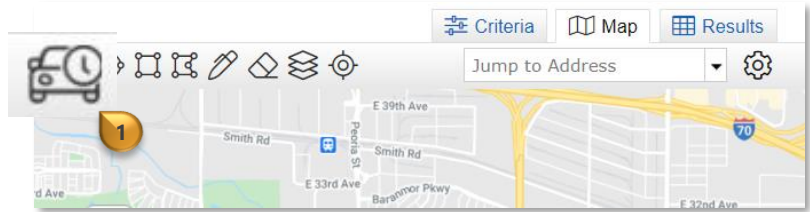

Use the "INRX DriveTime™" Map Tool

Click the "INRX Drive Time™" icon **1** at the top of the map

Enter *desired location* in location field **2**

Use the *drop down* menu to select "Drive to here" or "Drive from here" **3**

Use the *drop down* menu to select *time of day* **4**

Use the *drop down* menu to select *desired commute duration* **5**

Use the *drop down* menu to select *day of the week* **6**

Click "Add" **7**

A *shape* appears on the map according to drive time search criteria