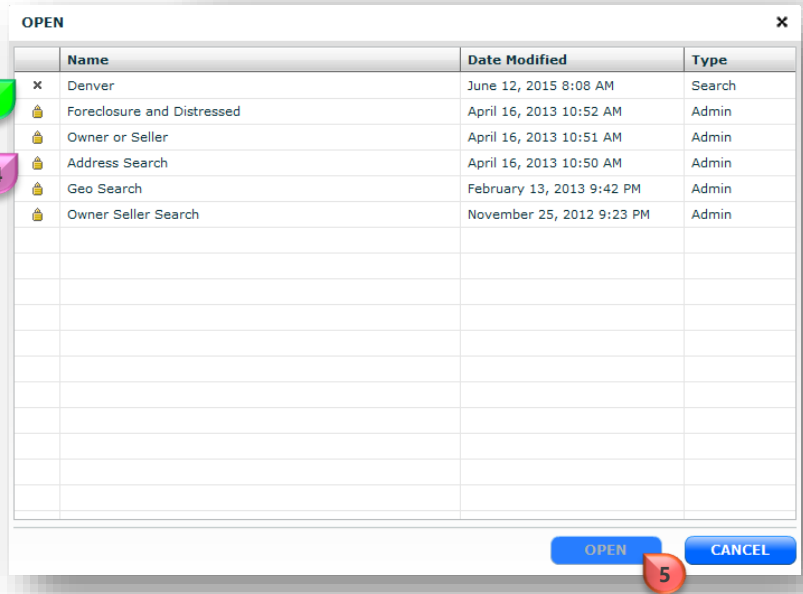

Access Realist Saved Searches

Saved Searches can be accessed under the *My Search Tab* in Realist

From *My Search* 

Select *Open Search* " 

Searches you have saved will be denoted with an "X" 

Realist created a number of default search forms denoted with the "🔒" icon 

Select the *saved search* you wish to use and click "Open" 

Click "Search" 

Your search results will present

The screenshot displays a Bing Maps interface with a street grid. A series of red pushpin markers are placed along W Bowles PI and W Burgundy Ave. Below the map, there are options to 'Print Grid/Map', 'Email Grid/Map', and 'Save Map'. A table below the map shows search results for 31 results, with 30 selected. The table columns are Owner Name, Property Address, Sale Date, Sale Price, Subdivision, and Owner Occu. The first 10 rows of data are as follows: