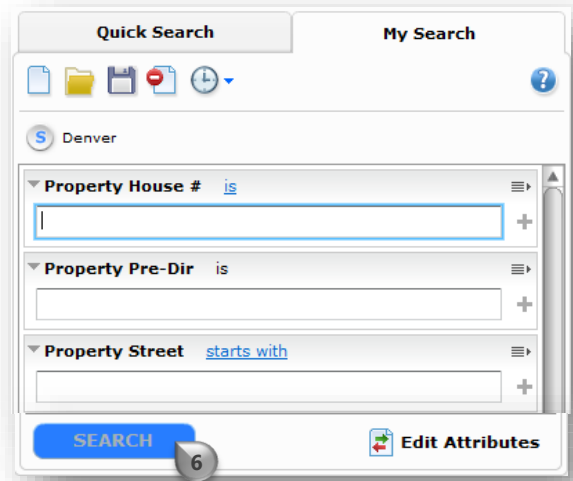

Access Realist Saved Searches

Saved Searches can be accessed under the *My Search Tab* in Realist

From *My Search* 

Select *Open Search* " 

Searches you have saved will be denoted with an "X" 

Realist created a number of default search forms denoted with the "🔒" icon 

Select the *saved search* you wish to use and click "Open" 

Click "Search" 

Your search results will present

The screenshot displays a Bing Maps interface with a street grid. A series of red pushpin markers are placed along W Bowles PI and W Burgundy Ave. Below the map, there are options to 'Print Grid/Map', 'Email Grid/Map', and 'Save Map'. A table below the map shows search results for 31 results, with 30 selected. The table columns are Owner Name, Property Address, Sale Date, Sale Price, Subdivision, and Owner Occu. The first 10 rows of data are as follows: