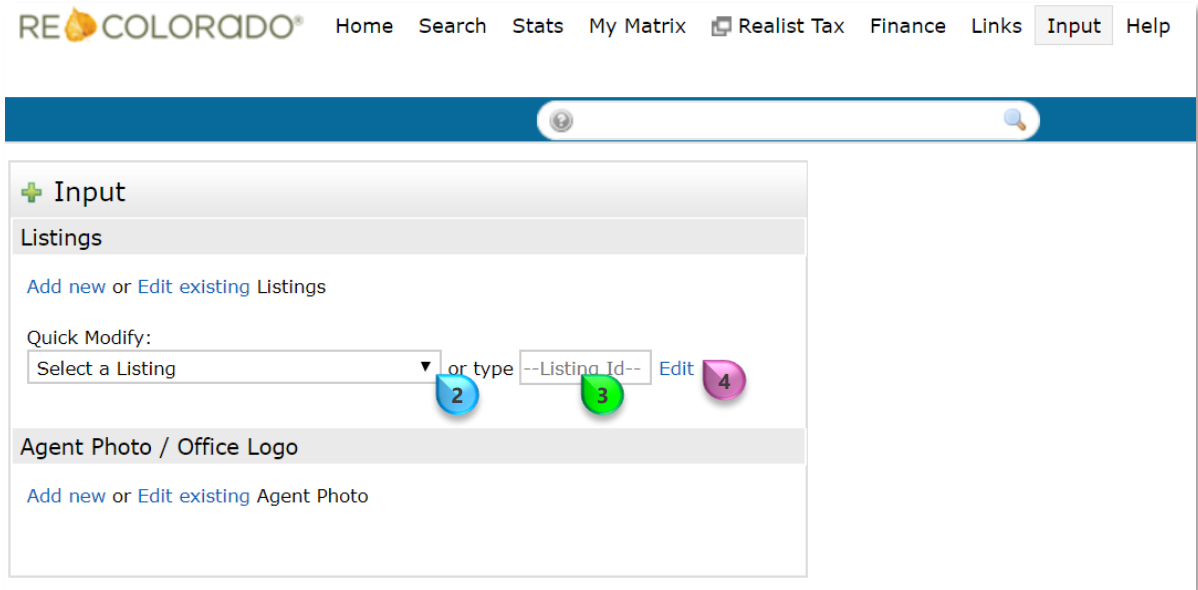

Change Listing Internet Display and Syndication Settings

Click the **"Input"** tab in *Matrix* 1

Select the property you wish to edit from the **"Quick Modify"** dropdown 2 or type in the **"Listing Id"** 3

If entering a *Listing Id* click **"Edit"** 4

Matrix listing input tabs will appear 5

Click the **"Marketing Tab"** 6

Change Listing Internet Display and Syndication Settings

Make all desired selections 

Click in the **“Confirm syndication choices”** check box 