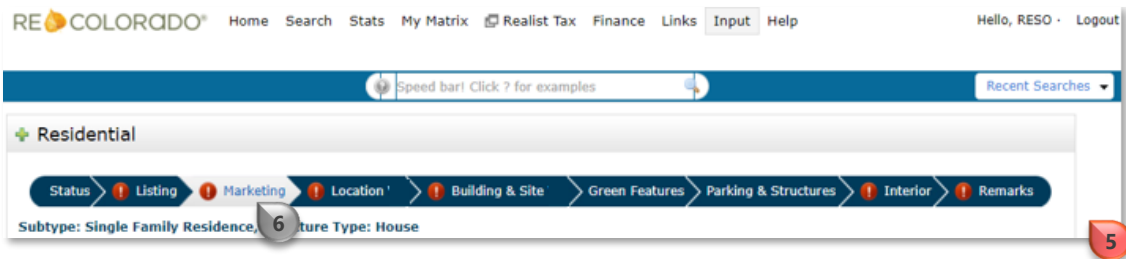

# Change Listing Internet Display and Syndication Settings

Click the **"Input"** tab in *Matrix* 1

Select the property you wish to edit from the **"Quick Modify"** dropdown 2 or type in the **"Listing Id"** 3

If entering a *Listing Id* click **"Edit"** 4

*Matrix* listing input tabs will appear 5

Click the **"Marketing Tab"** 6