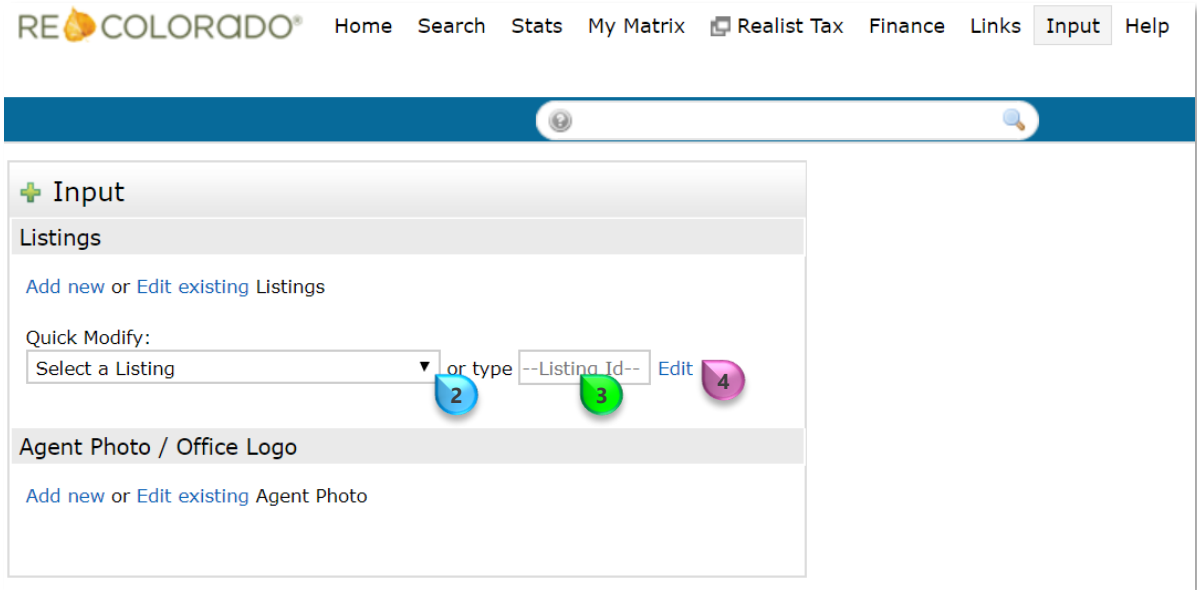

# Change Listing Internet Display and Syndication Settings

Click the **"Input"** tab in *Matrix* 1

Select the property you wish to edit from the **"Quick Modify"** dropdown 2 or type in the **"Listing Id"** 3

If entering a *Listing Id* click **"Edit"** 4

*Matrix* listing input tabs will appear 5

Click the **"Marketing Tab"** 6