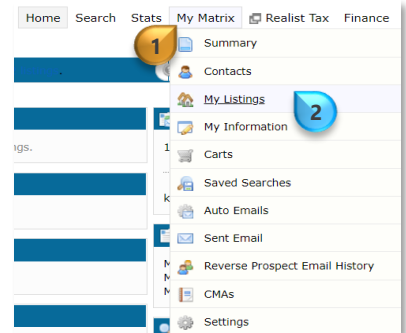

A *Reverse Prospect List* is a list of agents who have created *Auto Emails* that have criteria matching your listing

To Access a Reverse Prospect List:

Hover over **My Matrix** 

Select **"My Listings"** 

My Listings (4)

Show [Click here to run this as a Full Search](#)

Previous · Next · 1-4 of 4 · Checked 1

MLS #	S	Prop Address	City	ZIP	Beds Baths	Price	Client Portals	Client Views	Client Favorites	Client Possibilities	Auto Emails	Prev 14 Day Views	Agent Published	Agent Rejected	Agent IDX			
<input type="checkbox"/>		1239653	A	RES 5235 MOONLIGHT Way	Parker	80134	6	6	\$1,090,000	59	52	0	0	50	6	4	1	0
<input checked="" type="checkbox"/>		1241240	A	RES 5295 TALAVERO PI	Parker	80134	5	5	\$575,000	144	167	2	4	108	20	3	5	7
<input type="checkbox"/>		2939890	A	RES 11671 E Berry Ave	Englewood	80111	8	6	\$1,100,000	105	103	2	0	108	24	3	7	1
<input type="checkbox"/>		4093963	A	RES 5200 SEDONA Dr	Parker	80134	4	5	\$1,083,000	60	39	0	0	59	21	2	4	0

[Share](#) [Reverse Prospect](#) 

[1] · Previous · Next · [Top](#)

Click to place a *checkmark* next to the listing of interest 

Click the **"Reverse Prospect"** button 

Your *Reverse Prospect* list will present 