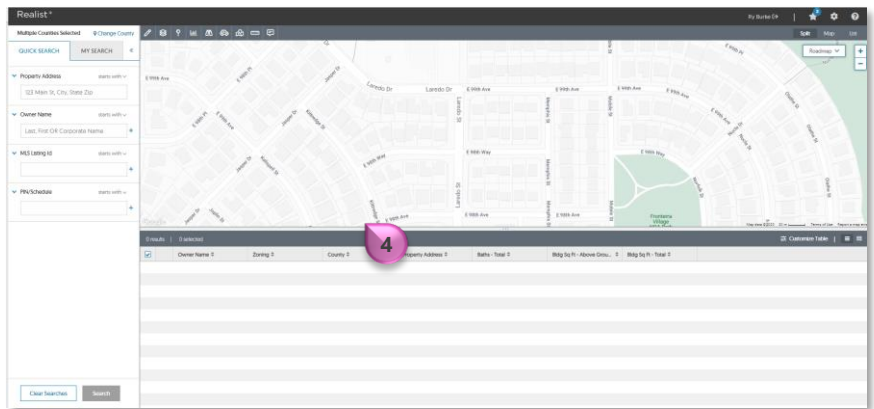

Realist combines property and tax information from county records and the MLS

Go to REcolorado.com and enter your credentials under the **“Professional Login”** 1

The **CONNECT** tab will present 2

Click **“Realist”** 3

Realist will open in a separate tab 4

Option II

Click the **“Realist Tax”** tab in Matrix 1