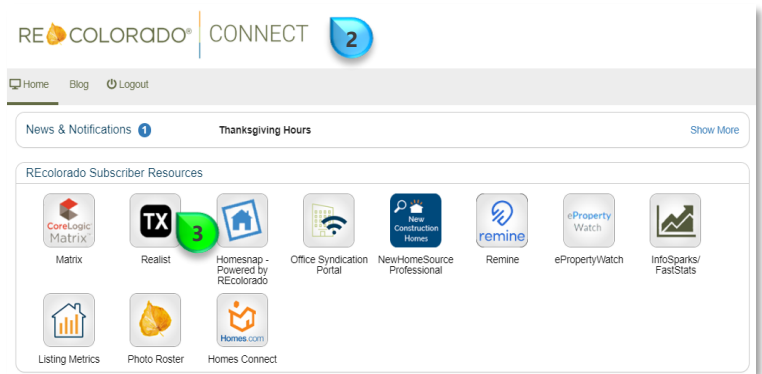

Realist combines property and tax information from county records and the MLS

Go to REcolorado.com and enter your credentials under the **“Professional Login”** 1

The **CONNECT** tab will present 2

Click **“Realist”** 3

Realist will open in a separate tab 4

Option II

Click the **“Realist Tax”** tab in Matrix 1