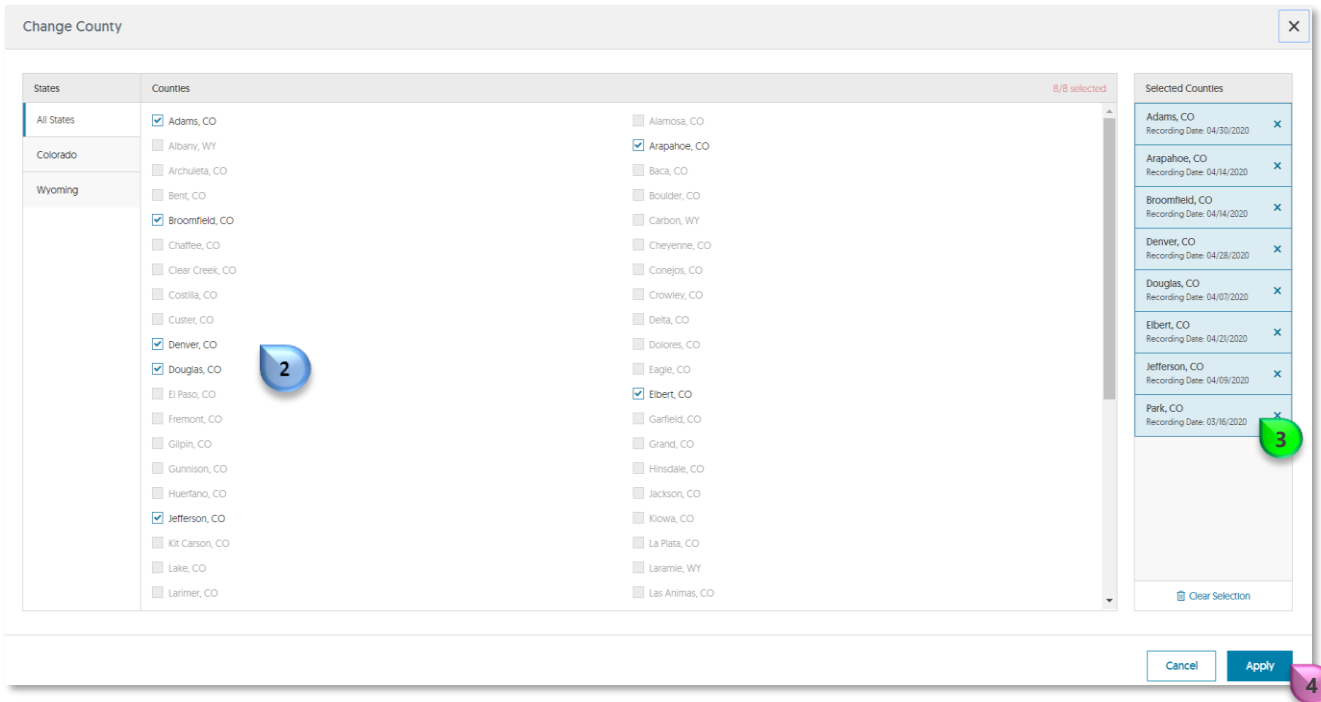

Verify and Change Realist Counties

Realist allows one to search for property and tax information in all counties in Colorado, and 3 counties in southern Wyoming. To search for a property one must have the appropriate county selected

On the Realist home page click **"Change County"** 

Select the counties you wish to search 

Note: Eight counties can be searched at one time

Note: **Recording Date** indicates the last time that the county updated information in Realist 

Click **"Apply"** 