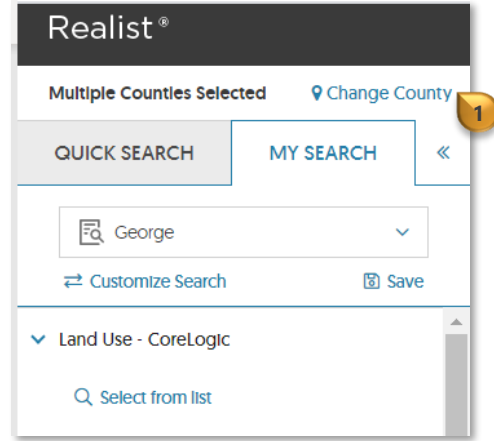

Verify and Change Realist Counties

Realist allows one to search for property and tax information in all counties in Colorado, and 3 counties in southern Wyoming. To search for a property one must have the appropriate county selected

On the Realist home page click **"Change County"** 

Select the counties you wish to search 

Note: Eight counties can be searched at one time

Note: **Recording Date** indicates the last time that the county updated information in Realist 