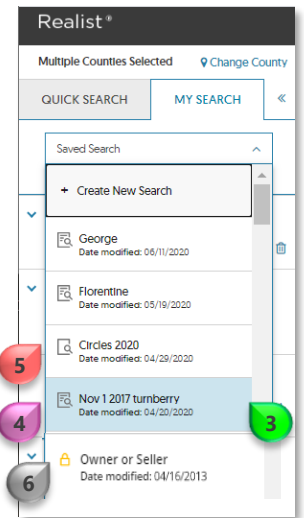

Access Realist Saved Searches and Forms

Click **"My Search"**  to access *Saved Searches and Saved Search Forms*

Click the *expand drop-up arrow*  next to *Saved Search*

Select the desired *Saved Search/Form* 

Note: *Saved searches* are indicated with the include search criteria 

symbol and

Note: *Saved search forms* are indicated with a do not include search criteria 

symbol and

Note: *Administrative search forms* are indicated with a symbol and do not include search criteria 

If a *Saved Search* is selected saved fields and search criteria will present 

If a *Saved Form* is selected saved search fields will present and criteria must be entered 

Click **"Search"** 

Results will present

The screenshot displays the Realist software interface. On the left, there is a sidebar with search filters including 'Map Tools Applied', 'Land Use - CoreLogic', 'Year Built', and 'Owner Occupied'. The main area shows a map with a blue polygon highlighting a specific geographic area. Below the map is a table with 12 rows of search results. The table columns include Owner Name, Zoning, County, Property Address, Baths - Total, Bldg Sq Ft - Above Grou., and Bldg Sq Ft - Total.