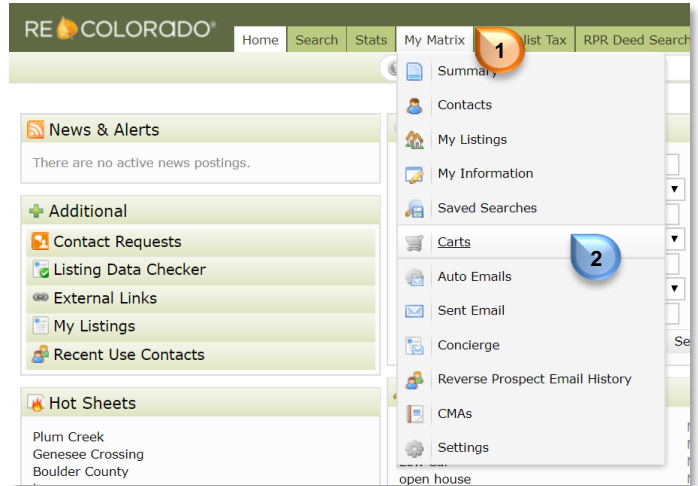

Hover over *My Matrix* 1

Select **"Carts"** 2

A list of all your carts will display

Click the *Drop Down Arrow* next to the **Cart** of interest 3

The section will expand

Click **"Delete"** 4