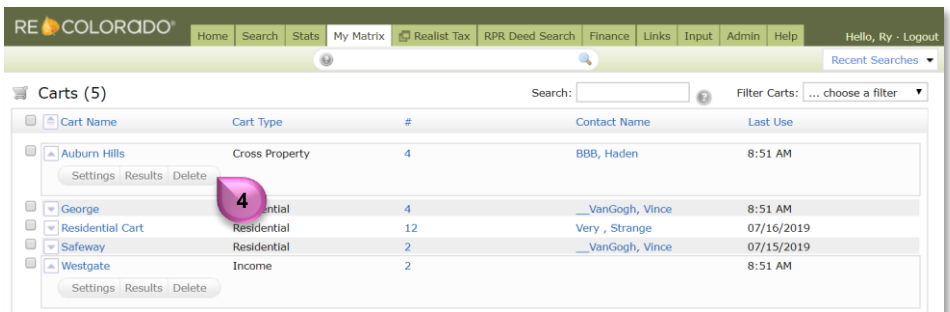

Hover over *My Matrix* 1

Select **"Carts"** 2

A list of all your carts will display

Click the *Drop Down Arrow* next to the **Cart** of interest 3

The section will expand

Click **"Delete"** 4