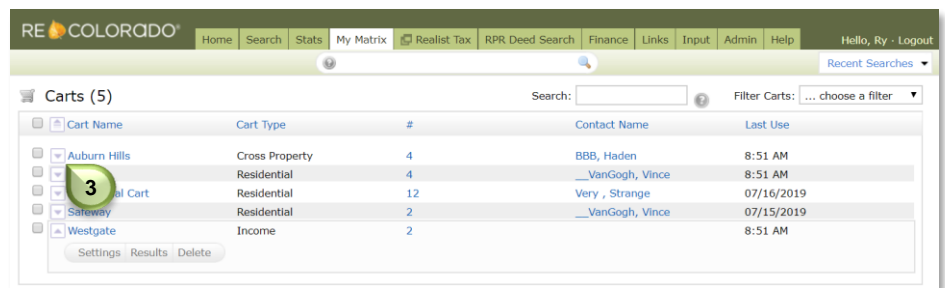

Hover over *My Matrix* 1

Select **"Carts"** 2

A list of all your carts will display

Click the *Drop Down Arrow* next to the **Cart** of interest 3

The section will expand

Click **"Delete"** 4