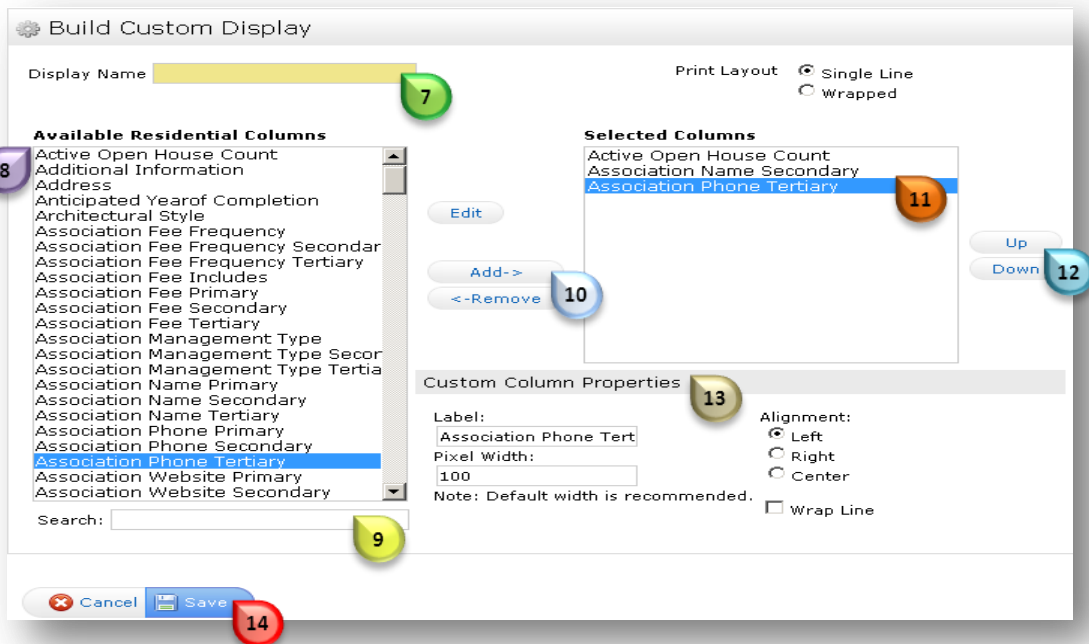

Create a Custom Display

- Hover over **“My Matrix”** 
- Select **“Settings”** 
- Click **“Custom Displays”** 
- **“Manage Custom Displays”**  appears
- Click the **drop down arrow** and select a property type 
- Click **“Add”** 

- Title the display using the “**Display Name**”  field
- Scroll through the “**Available Columns**” 
 - Note: Type key words in the Search field  to be taken directly to a field name
- Select the desired field(s) by clicking on them
 - Note: Hold the control key to select multiples
- Click “**Add**” 
- Selections can now be seen under “**Selected Columns**” 
- Use the “**Up**” or “**Down**” buttons  to select the order of the “**Selected Columns**”
- Use **Custom Column Properties**  to rename specified fields, change column alignment or pixel width
- Select “**Save**” 